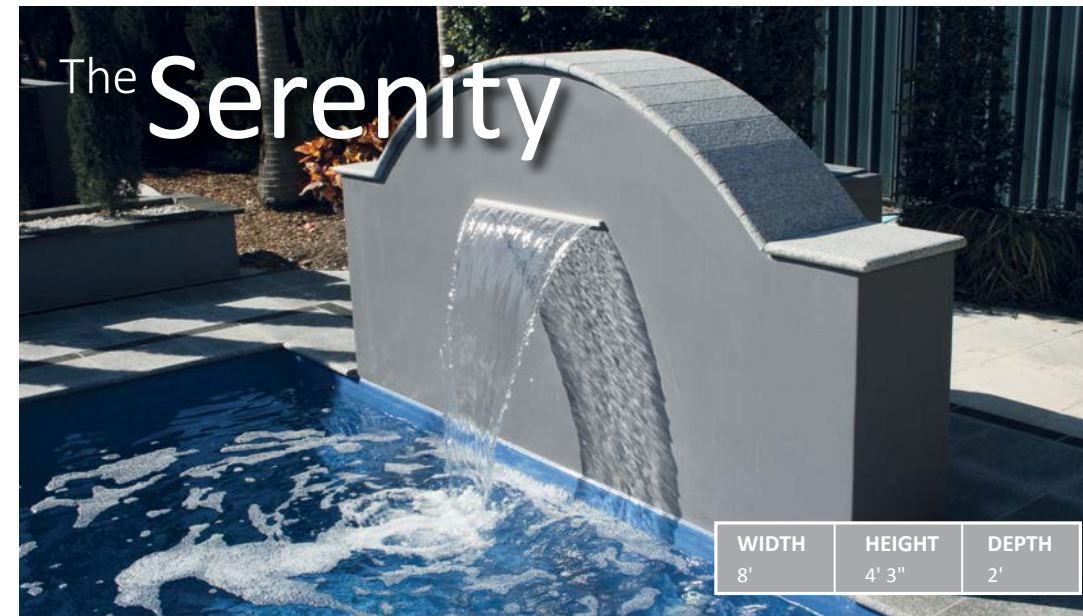

LENGTH	WIDTH	SHALLOW END DEPTH	DEEP END DEPTH
10' 7"	8'	12"	12"

*Some measurements rounded

Tanning Ledge in Sapphire Blue

The Cascade water feature is a very popular addition to any pool in the Leisure Pools® range. This waterfall feature is not only beautiful, but also clean and sophisticated.

The Cascade comes with a 2' center-mounted silkflow sheer descent. Though it is stylish and sleek in the standard form, but can easily be optioned up with additional spillways in a variety of sizes.

Standard finish comes in three colors with a cement-rendered appearance, but with the addition of tiling, cladding, or other treatments can help blend your water feature with your pool's surroundings.

The Cascade is sure to enhance your entire swimming pool experience.

Leisure Pools® is proud to release the Waterwall, an exclusive, design-patented waterfall. This simple, yet unique water feature that can be installed adjacent to any Leisure Pool® to not only create a beautiful centerpiece, but also the calming sounds of cascading water.

Introducing the Serenity water feature. The newest addition to our range features a flowing curve that looks spectacular alongside any Leisure Pool®, but is especially appealing when combined with any of our unique freeform pool models.