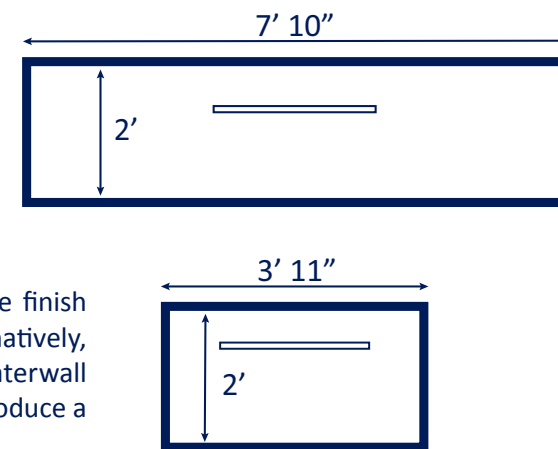

Introducing the Serenity water feature. The newest addition to our range features a flowing curve that looks spectacular alongside any Leisure Pool®, but is especially appealing when combined with any of our unique freeform pool models.

While this is a compact-sized water feature, it still provides the beauty and serenity you expect from any custom water feature.

The standard unit comes with a 2' sheer descent. The three standard colors are available on this unit but again cladding or tiling could be added to further customize your water feature to match any surround or landscaping style.