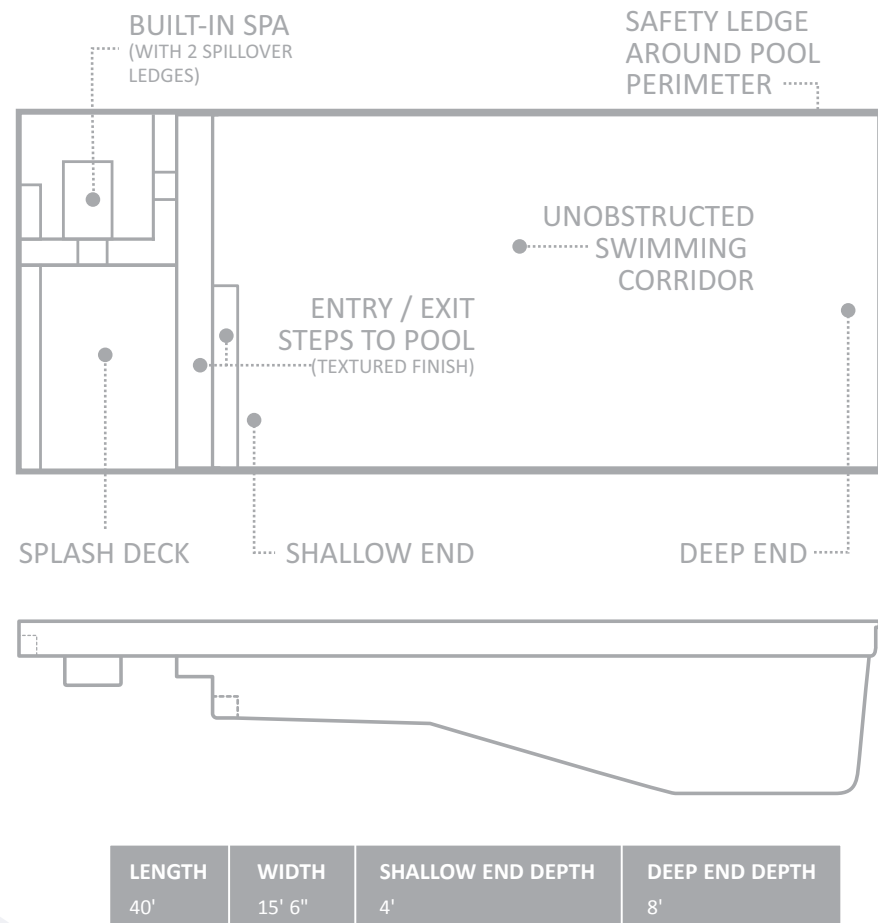

The Icon™

An icon is often referred to as that which is the object of great attention or representative of the latest fashion trends. To deliver just that, Leisure Pools® designers created the Icon™ — a pool that embodies those attributes of a pool which we consider fashionable into one captivating swimming pool.

The Leisure Pools® Icon™ was designed to incorporate all of the amazing features of the Ultimate™ — the built-in spa and splash deck — except it has been modified to reach 8' at its deepest depth.

Spend just a few minutes in this spacious spa, and you will experience less stress and improved circulation. The spa was designed to offer you the option of circulating water within the spa alone, or to circulate into the pool through two built-in spillovers.

The built-in splash deck provides fun for both adults and children. The shallow waters offer a great play area for younger children or a place to stretch out and relax for adults.

The Leisure Pools® Icon™ perfectly represents what a pool should exemplify, not only with the great features it compacts, but through its length and water volume as well. No matter what ideas you have for your perfect pool, the Icon™ will undoubtedly deliver.