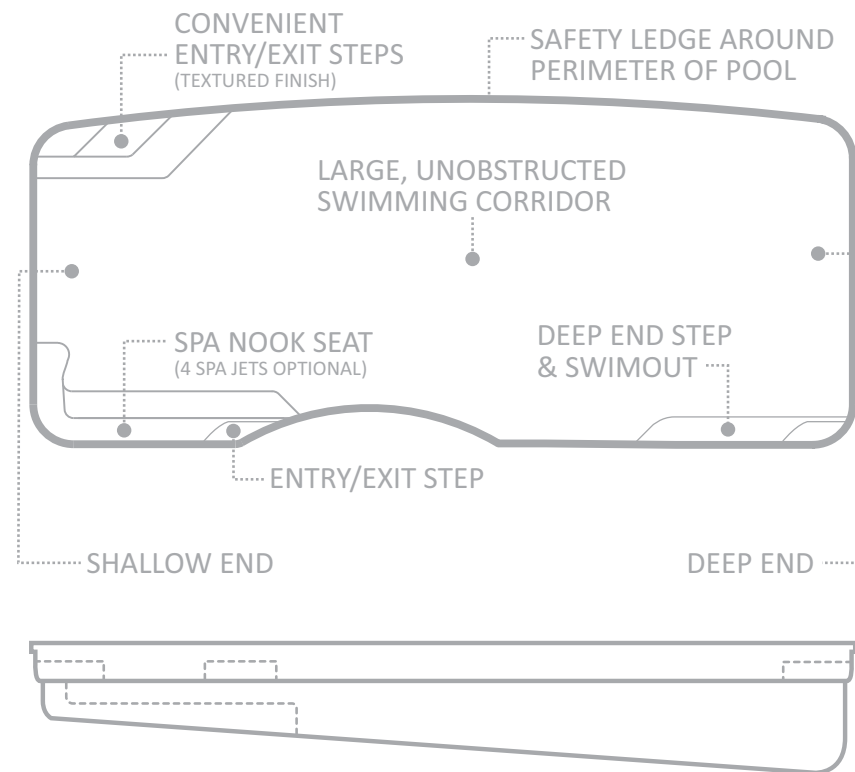

The Moroccan™

The Moroccan™ is the result of years of research, whereby Leisure Pools® designers were able to incorporate some of the most popular attributes of a pool into one stunning package. This is a swimming pool with more features than any other pool in today's market.

The Moroccan™ is generous in size and stylish in looks and will give your family the lifestyle you have always desired. Through clever design all steps, benches and seating have been kept clear of the center corridor to provide unobstructed end to end swimming.

Instead of just one entry point, the Moroccan™ provides three — two near the shallow end, located on either side of the pool, and one in the deep area. With the convenience of always having an entry/exit point nearby, this allows for versatility of pool placement in relation to your house or outside entertainment area.

The Moroccan™ provides ample seating areas around the pool with a swim out bench and step at the deep end, as well as a generous corner seating area at the shallow end. Optional spa jets and seat aeration may be installed, making this the perfect spot to sit back and relax.

The Moroccan™ is a spacious pool with room for the whole family and comes in multiple sizes. Whether playing games, swimming laps or just relaxing and cooling off, the Moroccan™ will suit all your needs.

LENGTH	WIDTH	SHALLOW END DEPTH	DEEP END DEPTH
38' 5"	14' 6"	3' 9"	6' 3"
34' 2"	14' 6"	3' 9"	5' 11"
30' 10"	14' 6"	3' 9"	5' 9"
26' 11"	13' 6"	3' 7"	5' 3"

*Some measurements rounded