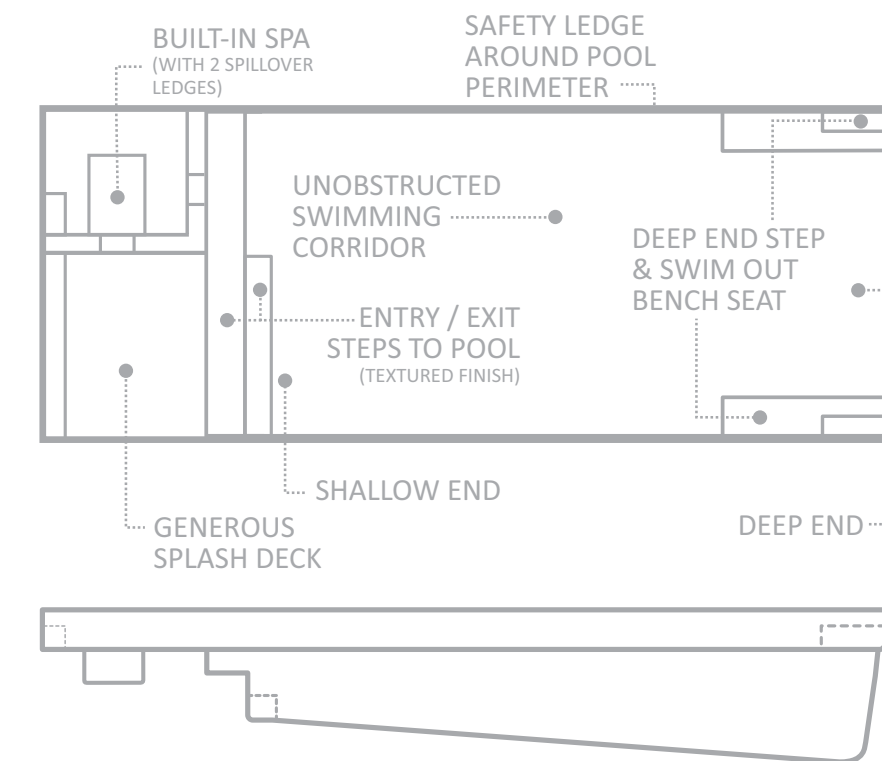

LENGTH	WIDTH	SHALLOW END DEPTH	DEEP END DEPTH
40'	15' 6"	4'	7'
35'	15' 6"	4'	6' 7"
30'	15' 6"	4'	6' 1"

*Some measurements rounded