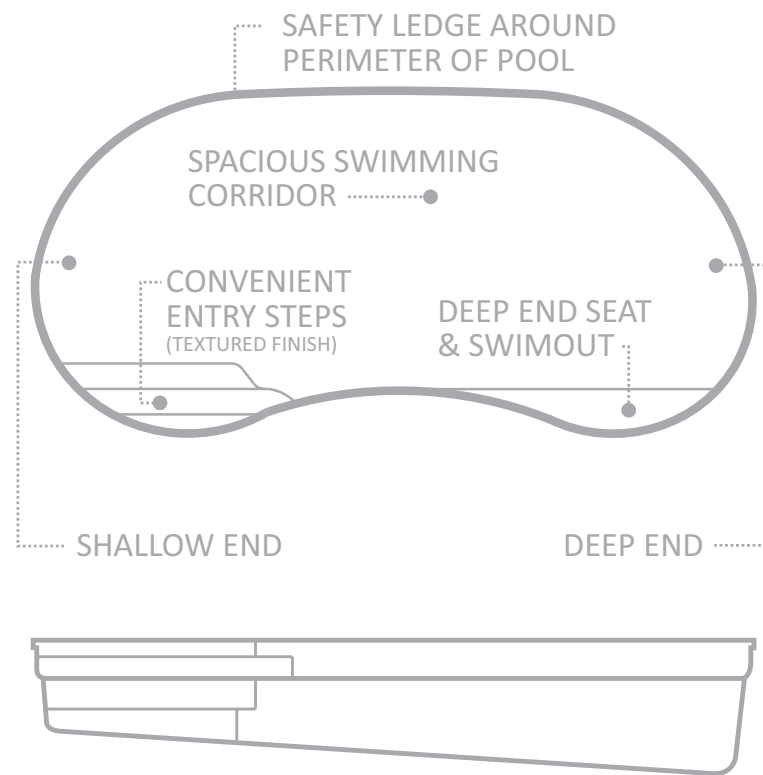

The Tuscany™

Swimming pools that feature a free form design have always been a popular choice amongst pool owners. This type of design seems to epitomize a casual and relaxed feeling that many enjoy in their home.

The free form shape of the Tuscany™ can adapt to any theme you may wish to create with your swimming pool area. The Tuscany™ is a delight to landscape around and lends itself readily to combine with rockeries and tropical plants, waterfalls, timber decks and natural stone surrounds. At the same time it will look equally impressive surrounded by paving tiles and neat cropped hedges in a more formal design.

Free form designs fit perfectly in just about any pool site but are particularly adaptable to difficult corner sites where the free form shapes afford considerable versatility of placement. The free flowing curves allow you to maneuver the pool into places that many other more formal shapes won't fit.

The Tuscany™ maintains generous-sized steps into the pool at the shallow end as well a bench seat swim out toward the deep end. Even though the pool seems quite curved there is a full-length, unobstructed swimming corridor down the center of the pool, which affords the ability to swim laps.

With the Tuscany™, we can create your own personal oasis with all of the conveniences from home.

LENGTH	WIDTH	SHALLOW END DEPTH	DEEP END DEPTH
28' 5"	13' 6"	4'	5' 8"
23'	11' 6"	3' 9"	5'

*Some measurements rounded