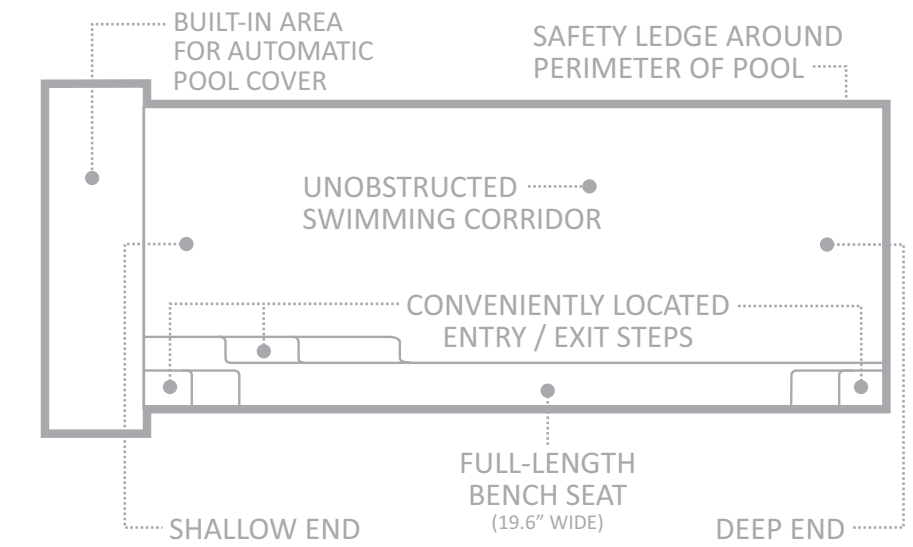

The Reflection™

with Auto Cover

Leisure Pools® have taken the Reflection™ into the next generation by adding a built-in housing for an automated pool cover.

The benefits of having a retractable cover will not only improve your heating options, but also keep your pool free from leaves and debris. Furthermore, you will have the ability to automatically retract your pool cover out of sight.

Perfect for a variety of climates and surroundings, this design not only offers a tidy environment to store the cover, but also provides efficient use of space by having it built into the pool.

With the Reflection™ with Auto Cover you really can have the best of both worlds: a functional, stylish and elegantly designed swimming pool with the option to cover your pool in an efficient and easy way.