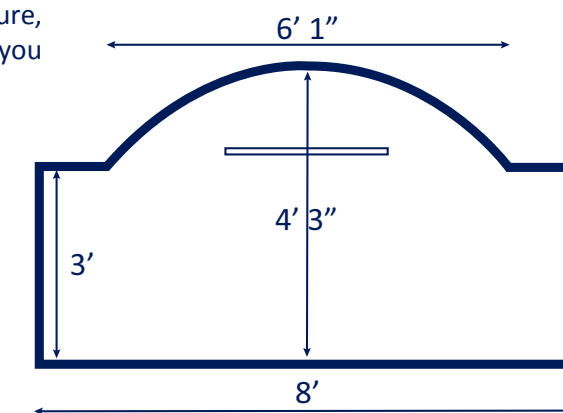

There are numerous options to consider when customizing your backyard paradise. Leisure Pools® have found another rapidly-growing trend when it comes to enhancing your outdoor decor — the simple art of Wall Panels.

Wall Panels offer a unique and modern touch that allows you to separate and decorate your space around the pool. These panels will afford you the privacy you need without causing you to feel cramped or restricted.

With the contemporary style and design of these panels, you will be able to use and enjoy a variety of comfortable and distinct spaces so you can entertain any number of activities.

If your pool is in plain sight to a busy street, commercial building or school, these panels are the perfect separation. The contemporary style and design of these panels