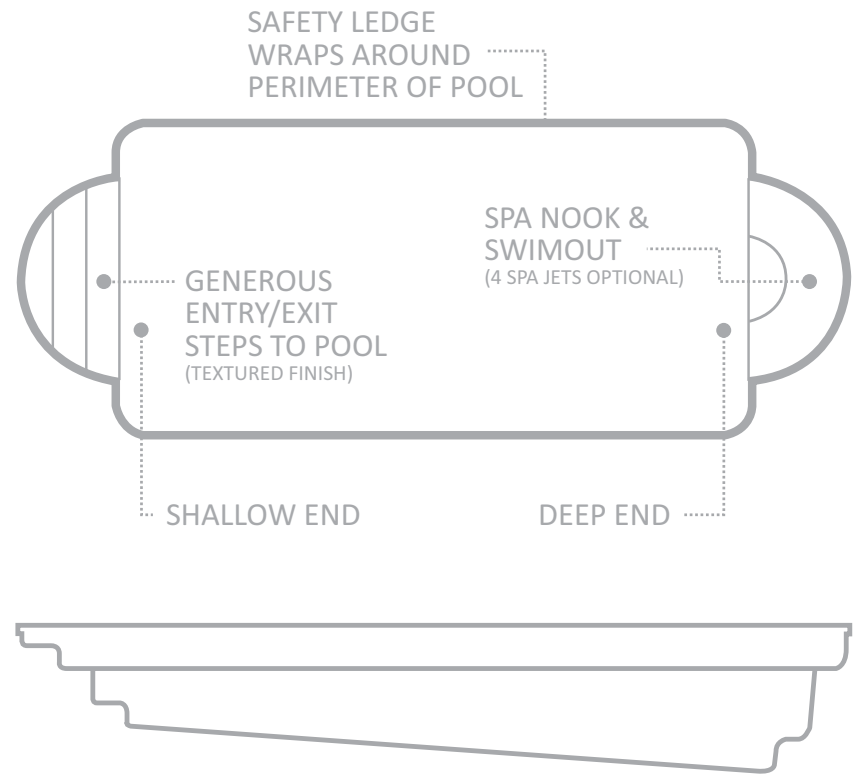

The Roman™

Why does one particular design endure for centuries while others are soon forgotten? The timeless elegance of the classic Roman™ style swimming pool is as much in vogue today as it was in the days of Ancient Rome.

The Leisure Pools® Roman™ design is simple, practical and pleasing to the eye. The clever use of the rectangle and two semi-circles also unlocks unlimited possibilities for exciting landscaping concepts.

The Leisure Pools® Roman™ features broad entry steps at the shallow end and a seating area at the deep end. The seating area at the deep end can also be fitted with optional spa jets.

Leisure Pools® has maintained a pool width of 11' 6" through all the sizes the Roman™ offers. Primarily this has been done to enable the pool to fit into the many situations where pool width is critical. This has been done without compromising the very balanced look that makes this pool so appealing.