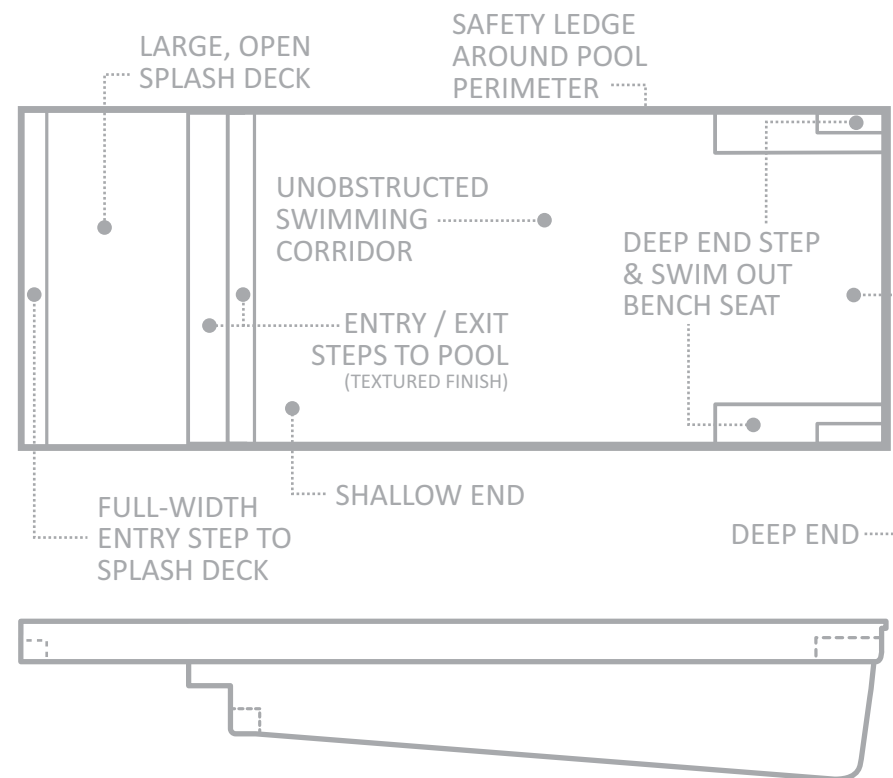

The Pinnacle™

The embodiment of space has been redefined by the creation of the Pinnacle™. On the drawing board, Leisure Pools® wanted to push forward the idea behind the Ultimate™ and take the elements to a new level.

The result is the collaboration of expansive planes and a modern design that speaks volumes of its potential in both landscaping opportunities and range of activities.

Like the Ultimate™, the Pinnacle™ features minimal, but perfectly arranged steps and swim out benches. The splash deck has also been modified to stretch the entire width of the shallow end, creating a massive space to allow for little ones to play safely, and for everyone too relax and soak in the sun.

The Pinnacle™ also provides a deep end that ranges from 6' (30' model) to 7' (40' model) and a large unobstructed swimming corridor for the avid swimmer. Furthermore, two swim out benches allow deep end lounging for simultaneous relaxation and cooling off.

Over all, Leisure Pools® is proud to push the boundaries of swimming pool innovation and present to you the most expansive rectangular pool in our line to date. Delightfully clean in design, and perfectly practical in nature, The Pinnacle™ is a one of a kind pool for your dream backyard.

LENGTH	WIDTH	SHALLOW END DEPTH	DEEP END DEPTH
40'	15' 6"	4'	7'
35'	15' 6"	4'	6' 7"
30'	15' 6"	4'	6' 1"

*Some measurements rounded