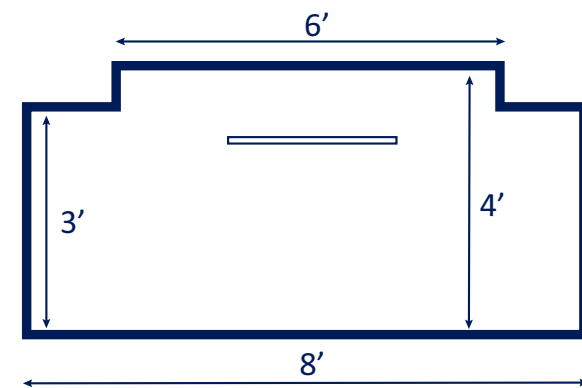

Leisure Pools® is proud to release the Waterwall, an exclusive, design-patented waterfall. This simple, yet unique water feature that can be installed adjacent to any Leisure Pool® to not only create a beautiful centerpiece, but also the calming sounds of cascading water.

The Waterwall is available in 2 sizes (3' 11" or 7' 10" in length). Leisure Pools® has also created an innovative nook into the back of the Waterwall that can allow for hidden poolside storage.

The Waterwall comes standard in a beige finish and is ready for cladding or tiling. Alternatively, other color finishes are available. The Waterwall can also be fitted with L.E.D. lighting to produce a spectacular night feature.