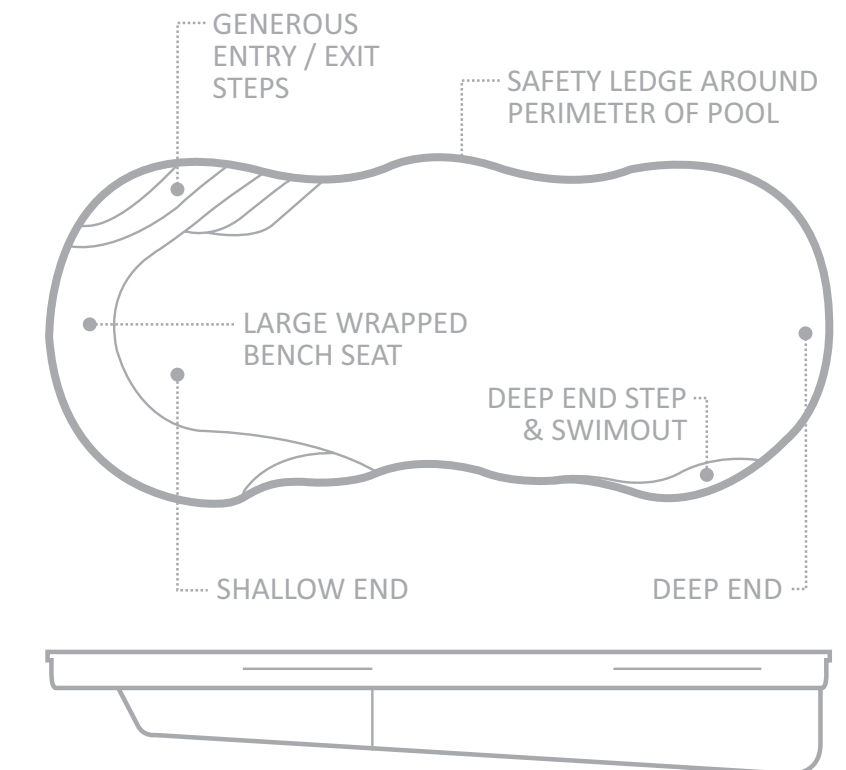

The Riviera™

Suitability and adaptability are the words that are most often used to describe our Riviera™ pool. This is a swimming pool design that seems to blend perfectly with any home style and any home site. Its beautiful flowing lines and free form design are a delight to landscape.

You can choose a tropical setting or combine the pool with rock landscaping and waterfalls, or use feature timber or even more formal paved areas. It doesn't seem to matter as the Riviera™ always seems to be the perfect centerpiece for any landscape design.

Good looks is not the only feature of the Riviera™ as this style is truly a great pool for the family. The large, wrap-around bench at the shallow end is a great feature. Not only is it a play area for the kids but it's just perfect for adult seating as well. The wide steps give access to the bench area and also to the floor of the pool. The main body of water is generous in size and ideal for playing games and swimming.

The Riviera™ is one of our most popular pools because it combines landscaping versatility with a functionality that will suit any family.