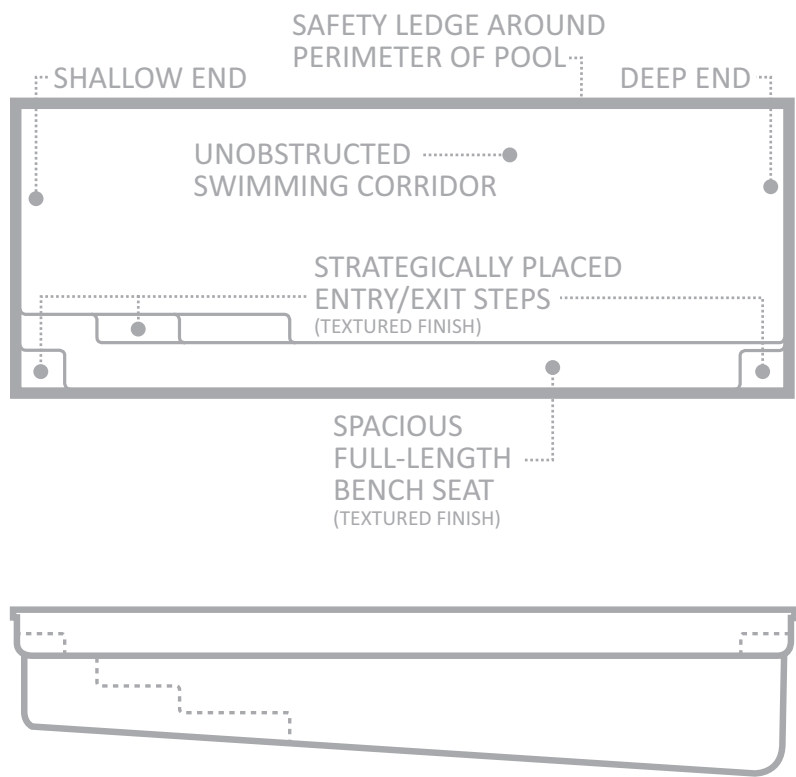

The Harmony™

In harmony with your home, in harmony with your landscape, in harmony with your lifestyle...Leisure Pools® has created the Harmony™ range with the ability to adapt perfectly into any situation.

Leisure Pools®, having received a strong demand from our customers for modern, clean-lined architectural design, but with a few slight modifications in the design features, Leisure Pools developed the Harmony® design to fulfill consumer needs.

The Harmony is a simple, rectangular swimming pool with square corners that provides you with a sleek, modern design. This model includes a spacious bench that runs the entire length of the pool, providing direct access to the entry/exit steps that lead down to the pool floor, or the single steps in or out of the pool itself.

The Harmony was created as a pool with deeper depths, ensuring even the tallest of people can have a decent swim. The Harmony is 9' 6" in width enabling it to fit into home blocks where the width or depth of the lot is limited.

By having the full -length bench and steps on one side of the pool, the design allows the deepest part of the pool to be well away from any house foundations. This can often allow the pool to be set closer to the home, a great benefit for backyards with limited space for a pool.

Our customers asked us for such a pool, and Leisure Pools® did just that. The Harmony may just be the perfect pool for your home.

LENGTH	WIDTH	SHALLOW END DEPTH	DEEP END DEPTH
26' 3"	9' 6"	4' 3"	5' 9"
23'	9' 6"	4' 3"	5' 7"
19' 8"	9' 6"	4' 3"	5' 4"
16' 5"	9' 6"	4' 3"	5' 2"

*Some measurements rounded