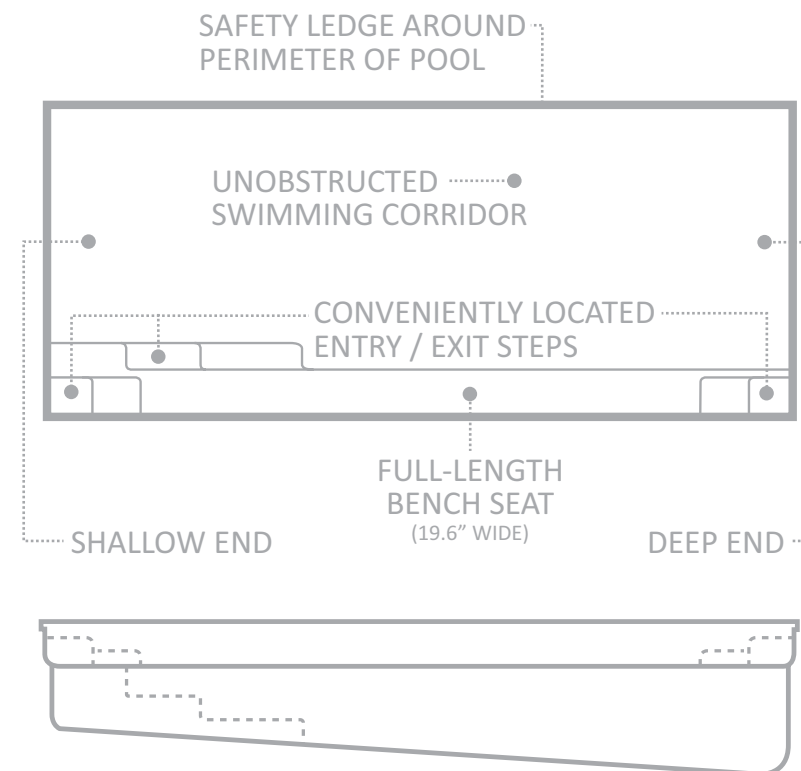

The Reflection™

The Reflection™ is one of the sharpest designs from Leisure Pools®, and is a pool that many would consider to be “simply perfect.” With the shapes and sizes of home lots constantly evolving, the Reflection™ offers not only versatility in terms of placement on your block, but also a simplistic structure that will suit any home, while maintaining the practicality that you expect from a swimming pool.

This stylish rectangular swimming pool has entry steps perfectly positioned at both ends of the pool with a bench seat that runs the length, capable of accommodating a variety of activities without compromising swimming space.

The Reflection™ is simple and elegant, featuring square corners that epitomize contemporary design, which lends itself to unlimited landscaping options that will reflect your aesthetic style.

The full-length bench and steps on one side of the pool ensures the deepest part of the pool is located away from any house foundations. This can often allow the pool to be situated closer to the home which is a great benefit where space for a pool is limited.

The Leisure Pools® Reflection™ offers structural functionality, swim sensibility and timeless design to suit your design needs now and in the future.

LENGTH	WIDTH	SHALLOW END DEPTH	DEEP END DEPTH
32' 10"	12' 6"	4' 3"	6'
29' 7"	12' 6"	4' 3"	5' 10"
26' 3"	12' 6"	4' 3"	5' 8"
23'	12' 6"	4' 3"	5' 6"

*Some measurements rounded