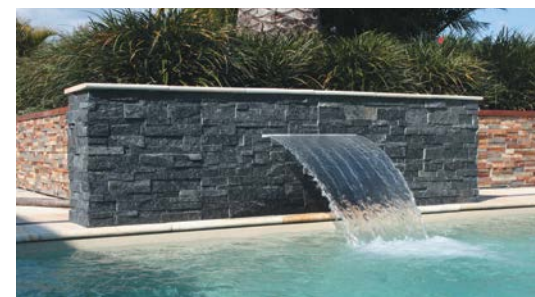

LENGTH	WIDTH	SHALLOW END DEPTH	DEEP END DEPTH
10' 7"	8'	12"	12"

*Some measurements rounded

Tanning Ledge in Sapphire Blue

The Cascade water feature is a very popular addition to any pool in the Leisure Pools® range. This waterfall feature is not only beautiful, but also clean and sophisticated.

The Cascade is sure to enhance your entire swimming pool experience.

Leisure Pools® is proud to release the Waterwall, an exclusive, design-patented waterfall. This simple, yet unique water feature that can be installed adjacent to any Leisure Pool® to not only create a beautiful centerpiece, but also the calming sounds of cascading water.