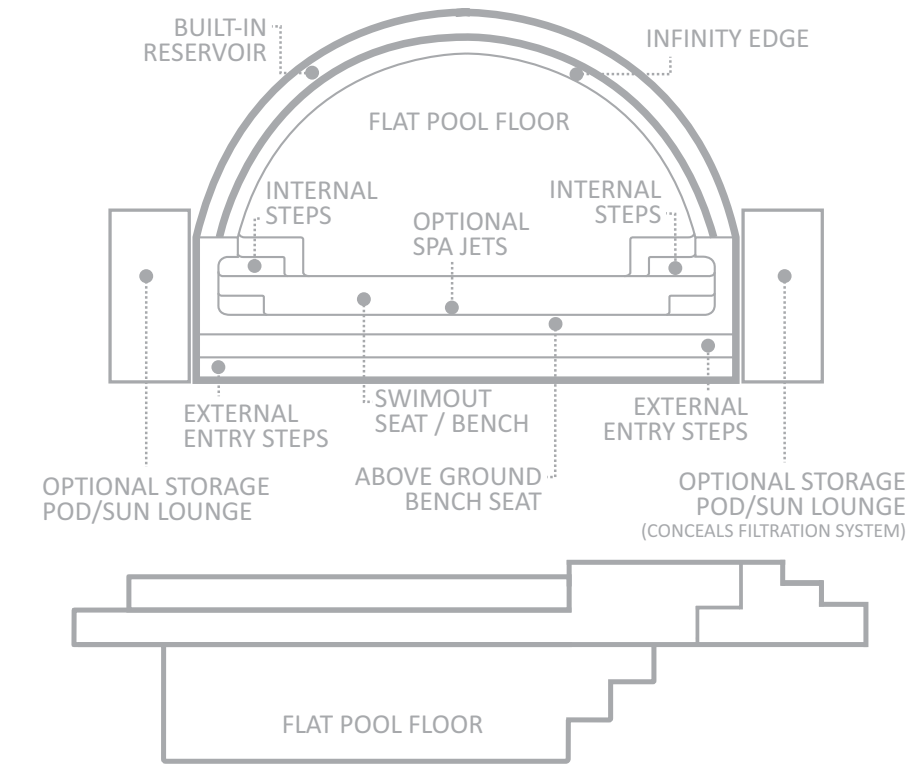

LENGTH	WIDTH	SHALLOW END DEPTH	DEEP END DEPTH
29' 7" *	15' 5"	4' 3"	4' 3"
23'	15' 5"	4' 3"	4' 3"

*Optional filtration/storage compartments make the pool, including the compartments, 29' 7".