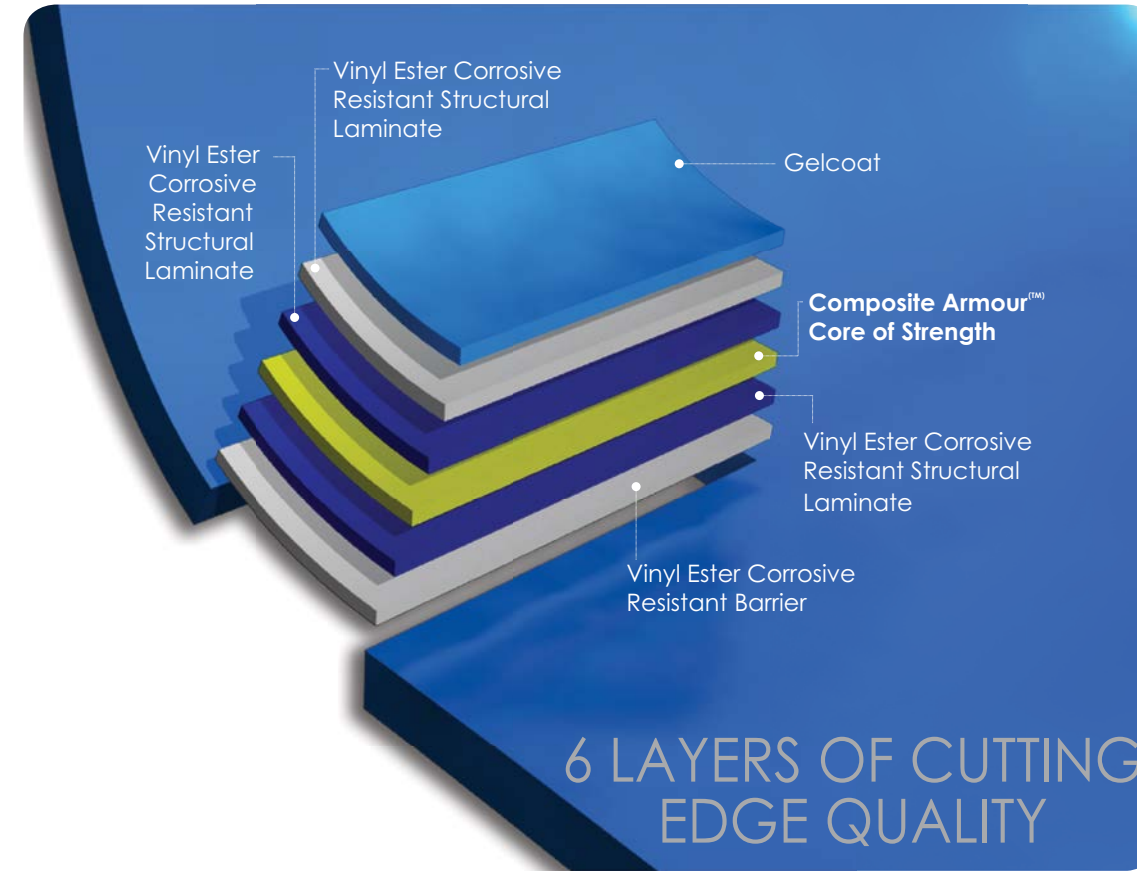

Unfortunately, even with this one layer of vinyl ester resin, issues related to osmosis have continued to appear, resulting in the failure of swimming pools built under this traditional manufacturing method. This may have occurred as a result of manufacturers' attempts to use as little vinyl ester resin as possible, given its cost.

Leisure Pools® Composite Armour™ swimming pool is available with a full vinyl ester resin construction (excluding the gelcoat color layer). Leisure Pools® has taken this course of action in order to offer the following amazing benefits:

- Vinyl ester resin provides improved structural strength properties over traditional polyester resin, therefore enabling Leisure Pools® to offer a stronger swimming pool
- By constructing all layers after the gelcoat color with vinyl ester resin, Leisure Pools® is able to offer a Lifetime Structural Osmosis Warranty

A swimming pool is something that should last a long time. Customers may spend tens of thousands of dollars on a swimming pool project, and in light of such, the swimming pool shell must last. Leisure Pools® Composite Armour™ swimming pool with full vinyl ester resin construction is another means by which to ensure quality and durability.