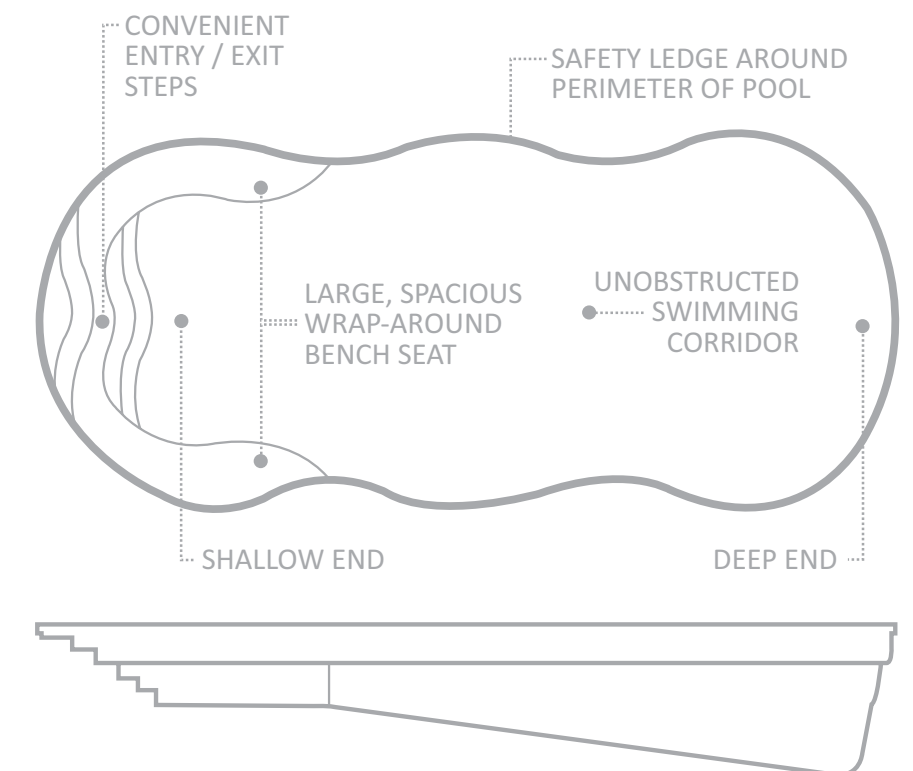

The Caribbean™

The Caribbean™ style pool is modeled to match The Mediterranean™ in almost every way, but has been modified to stand at 6' 6" at its deepest depth.

Leisure Pools® designers created this model with hope of providing homeowners with the opportunity to build the backyard paradise they have always dreamed of. Whether you have a large family that loves playing games in the water, or simply enjoy playing the host —entertaining guests, friends and family — the Caribbean™ is the perfect pool to help you make it happen.

The versatility of the Caribbean™ cannot be overstated in its ability to satisfy homeowners' needs. It maintains a large wrap-around bench at the shallow end, offering a great play area for children or ample seating for adults. The wide entry steps allow easy access to the bench area as well as the swimming pool floor.

With the deep end only reaching 6' 6", the Caribbean™ provides a more gradual descent as you move into the deep end. Now, you not only have plenty space to stand, but also a larger area to play water games, such as volleyball or basketball. Whether it is having fun in the water with your family, or hosting a pool party, this pool is ideal to accommodate any situation.

The flowing, free form style of the Caribbean™ will complement any setting, and can be easily incorporated into a multitude of landscape styles, conforming to suit your aesthetic tastes.