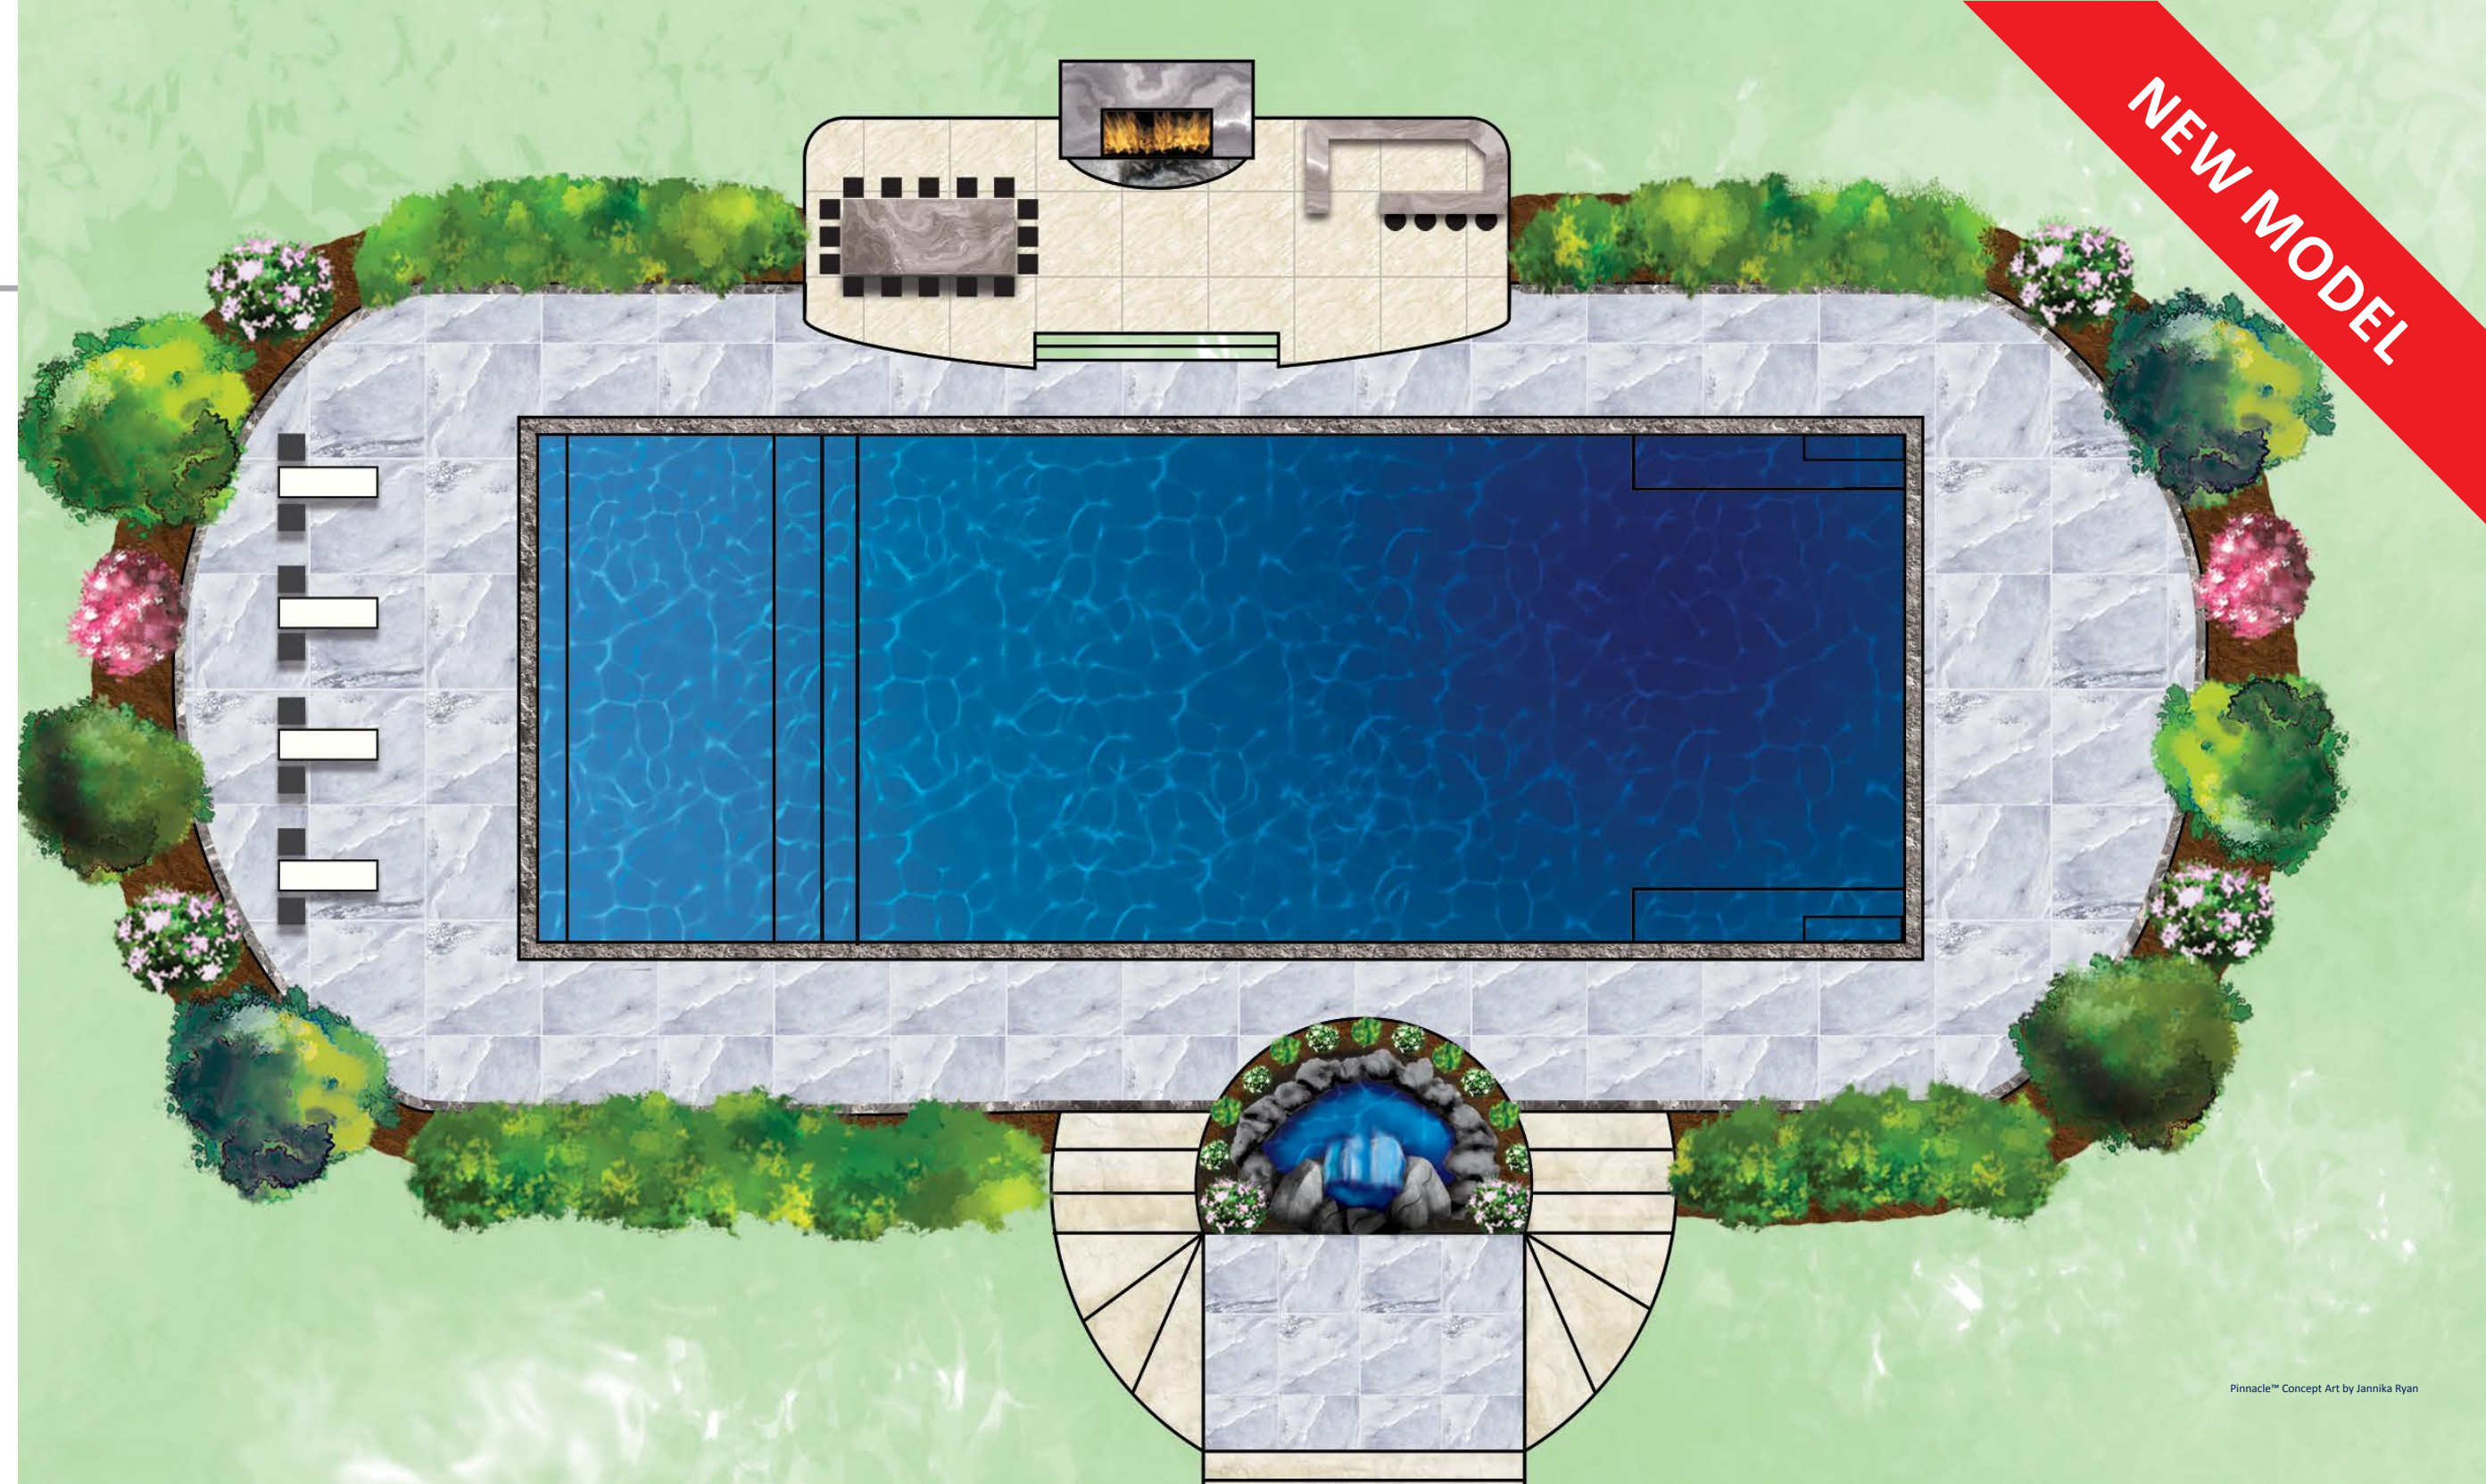

The Pinnacle™

The embodiment of space has been redefined by the creation of the Pinnacle™. On the drawing board, Leisure Pools® wanted to push forward the idea behind the Ultimate™ and take the elements to a new level.

The result is the collaboration of expansive planes and a modern design that speaks volumes of its potential in both landscaping opportunities and range of activities.

Like the Ultimate™, the Pinnacle™ features minimal, but perfectly arranged steps and swim out benches. The splash deck has also been modified to stretch the entire width of the shallow end, creating a massive space to allow for little ones to play safely, and for everyone too relax and soak in the sun.

The Pinnacle™ also provides a deep end that ranges from 6' (30' model) to 7' (40' model) and a large unobstructed swimming corridor for the avid swimmer. Furthermore, two swim out benches allow deep end lounging for simultaneous relaxation and cooling off.

Over all, Leisure Pools® is proud to push the boundaries of swimming pool innovation and present to you the most expansive rectangular pool in our line to date. Delightfully clean in design, and perfectly practical in nature, The Pinnacle™ is a one of a kind pool for your dream backyard.

LENGTH	WIDTH	SHALLOW END DEPTH	DEEP END DEPTH
40'	15' 6"	4'	7'
35'	15' 6"	4'	6' 7"
30'	15' 6"	4'	6' 1"

*Some measurements rounded