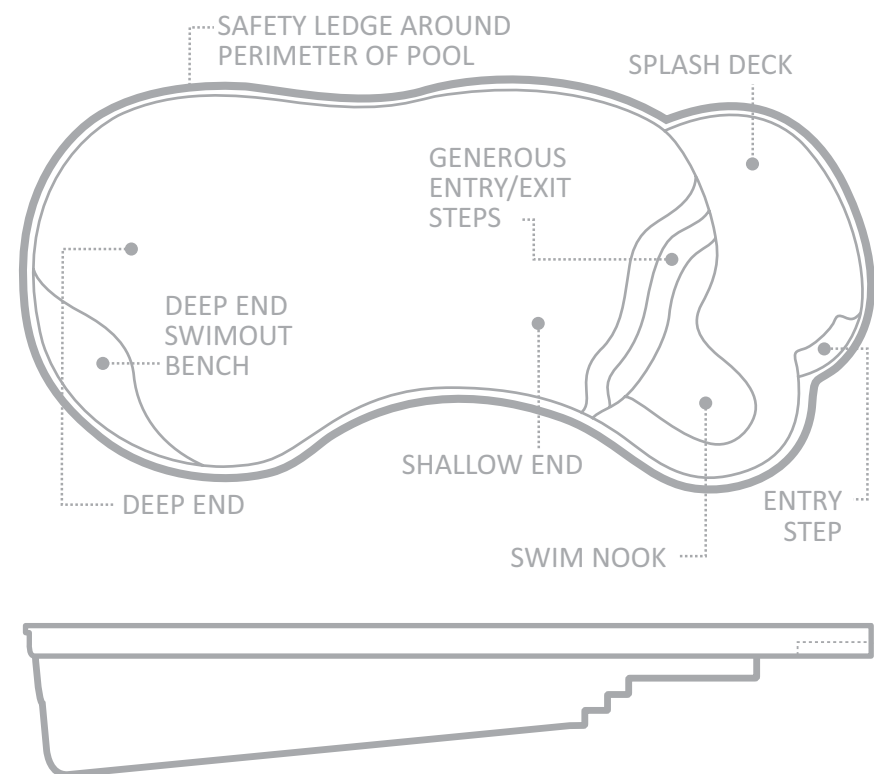

The Eclipse™

An element to good design is the ability to inspire possibilities; and with the Eclipse™, we believe that we have captured just that. With gentle, free flowing curves and a versatile size range, the Eclipse™ is sure not only please the eye, but fit perfectly into your leisure lifestyle.

The Eclipse™ design yields unlimited possibilities for both landscaping and environment ideas. From the large body curve that can host a spa or water feature, to the smaller body curve that can provide the perfect spot for a landscaping centerpiece, you can let your biggest ideas come to life.

The design also boasts a unique form that supports elements such as a splash deck, swim nook, deep end swim out bench, and an unobstructed swim corridor.

A pool for all ages and abilities, the features of the Eclipse™ allow little ones to play safely on the large splash deck, avid swimmers to capitalize on the swim corridor, and for those wanting to relax, the ability to lounge on either the deep end swim out bench, or in the swim nook. Of course for a little more sun, the splash deck is the perfect place to soak in the summer rays.

LENGTH	WIDTH	SHALLOW END DEPTH	DEEP END DEPTH
40'	15' 6"	4' 10"	6' 8"
35'	14' 8"	4' 10"	6' 4"
30'	14' 8"	4' 10"	6'

*Some measurements rounded