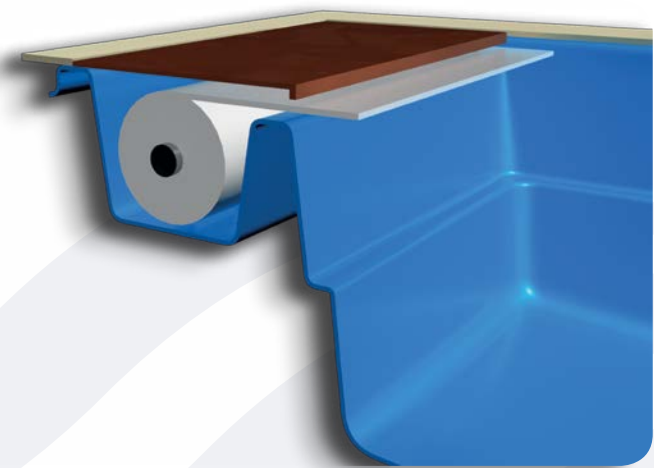

The Reflection™

with Auto Cover

Leisure Pools® have taken the Reflection™ into the next generation by adding a built-in housing for an automated pool cover.

The benefits of having a retractable cover will not only improve your heating options, but also keep your pool free from leaves and debris. Furthermore, you will have the ability to automatically retract your pool cover out of sight.

Perfect for a variety of climates and surroundings, this design not only offers a tidy environment to store the cover, but also provides efficient use of space by having it built into the pool.

With the Reflection™ with Auto Cover you really can have the best of both worlds: a functional, stylish and elegantly designed swimming pool with the option to cover your pool in an efficient and easy way.