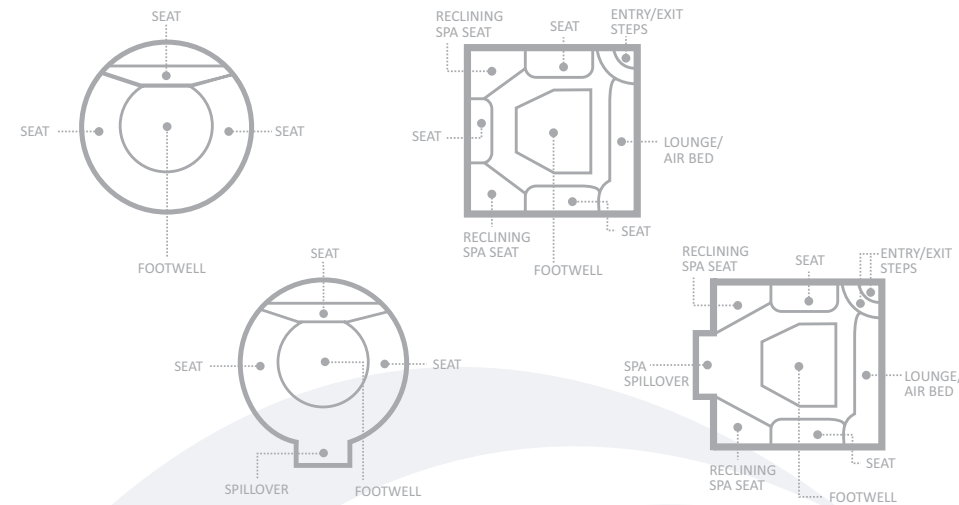

SPA STYLE	LENGTH	WIDTH	DEEPEST DEPTH
ROUND	8'	8'	3'
ROUND W/ SPILLOVER	8'	8'	3'
SQUARE	7' 3"	7' 3"	3' 3"
SQUARE W/ SPILLOVER	7' 3"	7' 3"	3' 3"

*Some measurements rounded