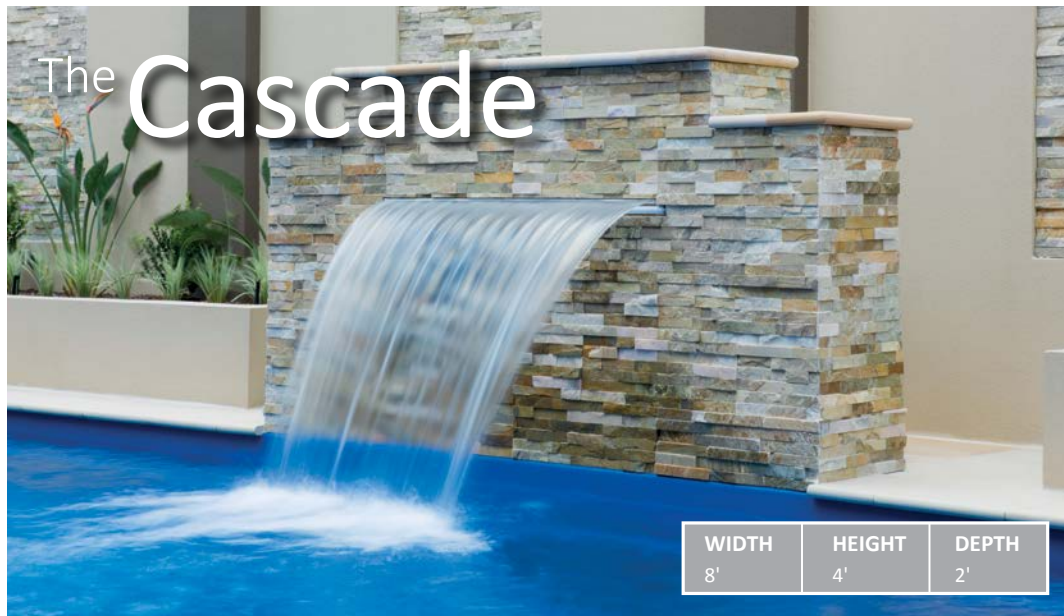

Leisure Pools® designers created this ledge to have both a curved side and a straight side so that it would complement almost any style pool within the Leisure Pools® Range, while also enhancing your experience by providing an additional lounge area with a solid, stable depth.

LENGTH	WIDTH	SHALLOW END DEPTH	DEEP END DEPTH
10' 7"	8'	12"	12"

*Some measurements rounded

Tanning Ledge in Sapphire Blue

The Cascade water feature is a very popular addition to any pool in the Leisure Pools® range. This waterfall feature is not only beautiful, but also clean and sophisticated.

The Cascade is sure to enhance your entire swimming pool experience.

Leisure Pools® is proud to release the Waterwall, an exclusive, design-patented waterfall. This simple, yet unique water feature that can be installed adjacent to any Leisure Pool® to not only create a beautiful centerpiece, but also the calming sounds of cascading water.