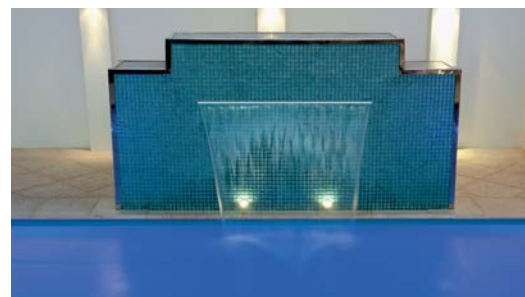

Leisure Pools® designers created this ledge to have both a curved side and a straight side so that it would complement almost any style pool within the Leisure Pools® Range, while also enhancing your experience by providing an additional lounge area with a solid, stable depth.

LENGTH	WIDTH	SHALLOW END DEPTH	DEEP END DEPTH
10' 7"	8'	12"	12"

*Some measurements rounded

Tanning Ledge in Sapphire Blue

The Cascade water feature is a very popular addition to any pool in the Leisure Pools® range. This waterfall feature is not only beautiful, but also clean and sophisticated.

The Cascade comes with a 2' center-mounted silkflow sheer descent. Though it is stylish and sleek in the standard form, but can easily be optioned up with additional spillways in a variety of sizes.

Standard finish comes in three colors with a cement-rendered appearance, but with the addition of tiling, cladding, or other treatments can help blend your water feature with your pool's surroundings.