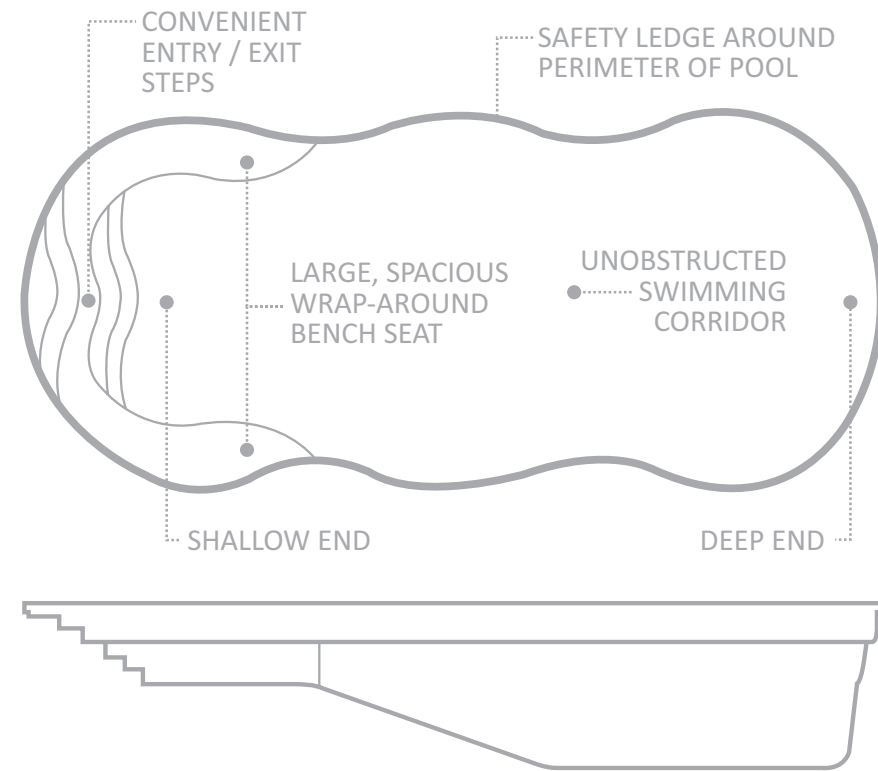

The Mediterranean™

This pool has been modeled after our stunning success of the Riviera™ pool. It was a hard task for the Leisure Pools® designers to improve on the Riviera™, but without doubt they have.

The Mediterranean™ is a large pool in every way. Not only is this pool longer and wider, it is also, most importantly, much deeper standing at 8' in the deep end.

This is a pool that meets every standard when it comes to versatility. The Mediterranean™ features a massive wrap-around bench at the shallow end, offering a great kids' play area, but also well-suited for adult seating. The wide entry steps provide access to the bench area before continuing to lead you down to the floor of the pool. The main body of water is huge and is perfect for swimming.

With its smooth, free-flowing design, this pool can lend to a variety of delightful landscaping themes. There's not much more you could you ask for in a swimming pool — a generous body of water, flexible landscaping options, and meets the requirements to allow for a residential type 1 diving board — truly a fantastic pool for the whole family.

LENGTH	WIDTH	SHALLOW END DEPTH	DEEP END DEPTH
40'	16'	4'	8'

*Some measurements rounded