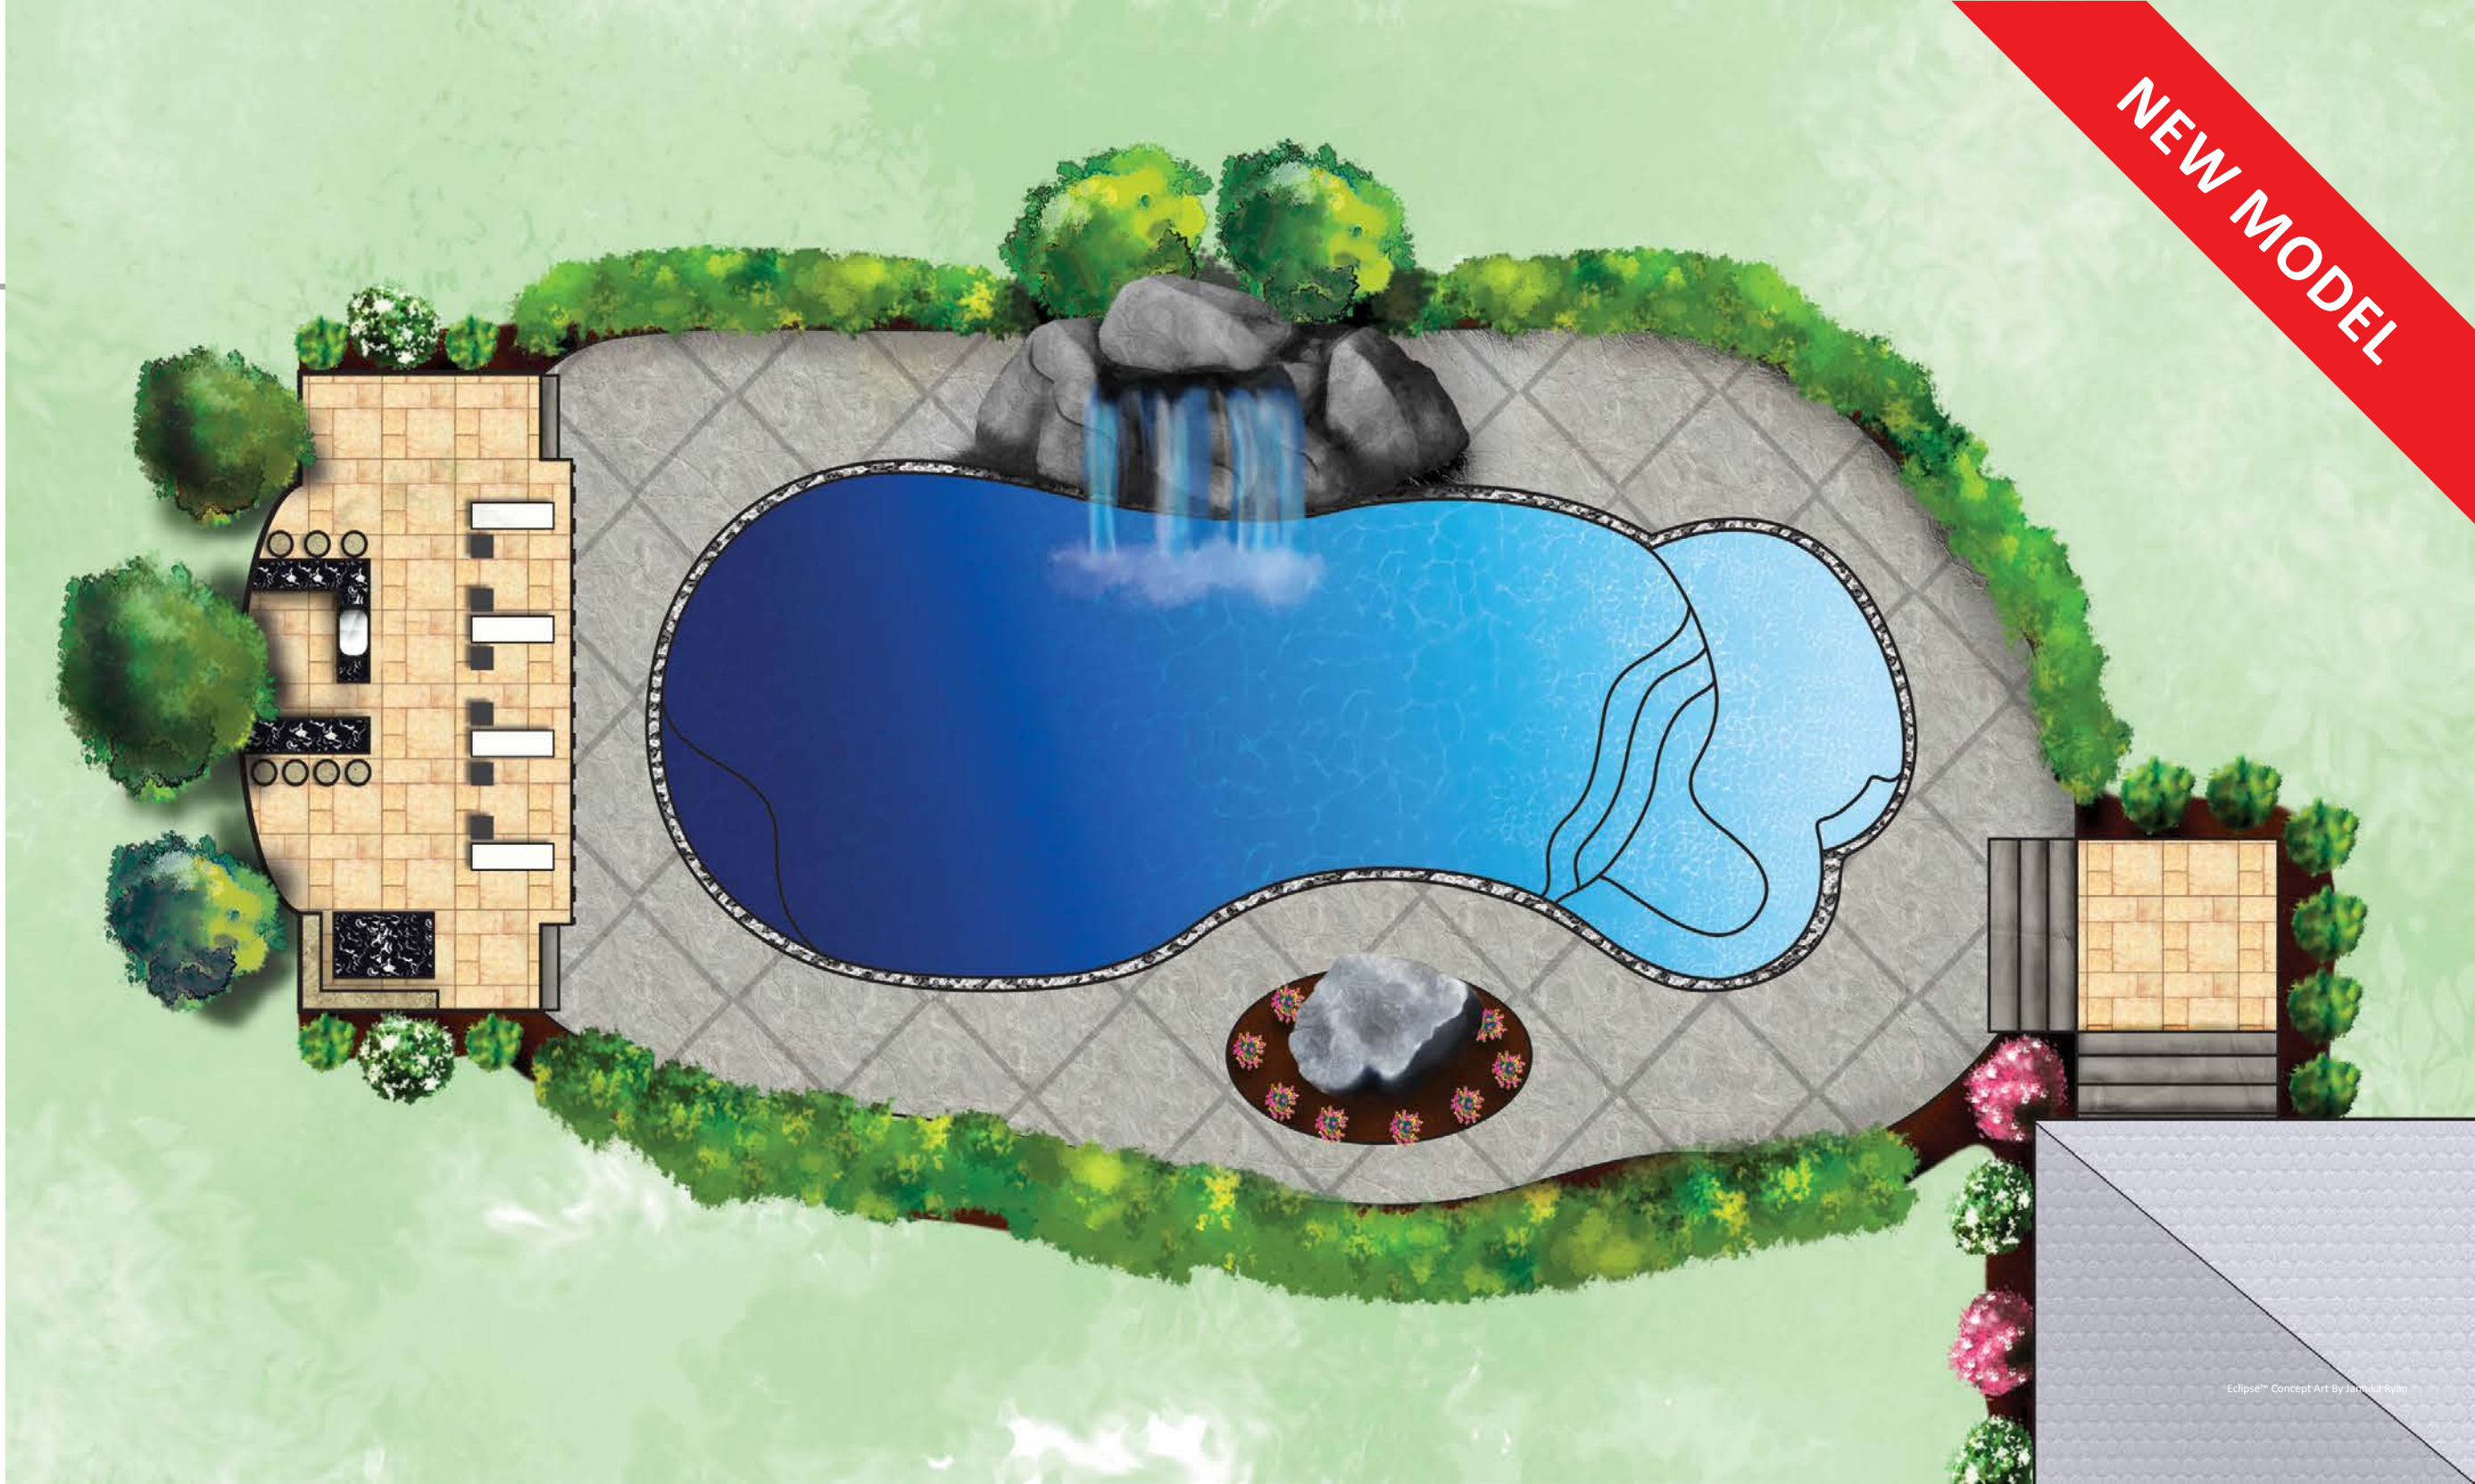

The Eclipse™ design yields unlimited possibilities for both landscaping and environment ideas. From the large body curve that can host a spa or water feature, to the smaller body curve that can provide the perfect spot for a landscaping centerpiece, you can let your biggest ideas come to life.

The design also boasts a unique form that supports elements such as a splash deck, swim nook, deep end swim out bench, and an unobstructed swim corridor.

A pool for all ages and abilities, the features of the Eclipse™ allow little ones to play safely on the large splash deck, avid swimmers to capitalize on the swim corridor, and for those wanting to relax, the ability to lounge on either the deep end swim out bench, or in the swim nook. Of course for a little more sun, the splash deck is the perfect place to soak in the summer rays.

LENGTH	WIDTH	SHALLOW END DEPTH	DEEP END DEPTH
40'	15' 6"	4' 10"	6' 8"
35'	14' 8"	4' 10"	6' 4"
30'	14' 8"	4' 10"	6'

*Some measurements rounded

The Allure™

Combining practical features into a beautiful package is the ultimate goal of great design. The Allure™ blends free-flowing curves with a large comfortable spa and a spacious splash deck, all to create one luxurious swimming pool.

Truly a pool for the whole family, The Allure™ provides ample space to swim and play games while simultaneously providing the ideal spot for relaxing and enjoying the outdoors.

The free form splash deck is a unique feature, which provides a spacious, shallow area that is perfect for introducing younger children to the joys of swimming without fear of deep waters. For others, it becomes a relaxing oasis, in which to lounge and mingle with the family.