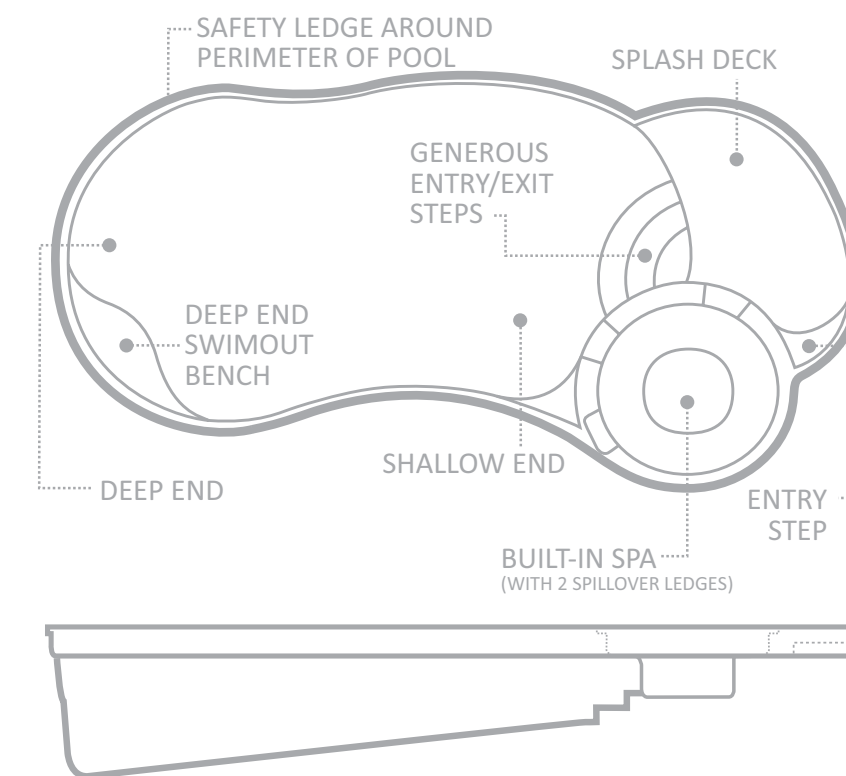

The Allure™

Combining practical features into a beautiful package is the ultimate goal of great design. The Allure™ blends free-flowing curves with a large comfortable spa and a spacious splash deck, all to create one luxurious swimming pool.

Truly a pool for the whole family, The Allure™ provides ample space to swim and play games while simultaneously providing the ideal spot for relaxing and enjoying the outdoors.

The free form splash deck is a unique feature, which provides a spacious, shallow area that is perfect for introducing younger children to the joys of swimming without fear of deep waters. For others, it becomes a relaxing oasis, in which to lounge and mingle with the family.

Adjacent to the splash deck is a large integrated spa that creates an ideal place for practicing a variety of calm and comfortable healing routines. The spa has the option of being fully heated for maximum effect, but can also be adapted to overflow through spillways into the pool.

Wide steps lead from the splash deck lead down to the pool floor of the shallow end. The Allure™ also has a convenient swimout bench located at the deep end of the pool, as well as a small corner step to the far side of the spa.

Leisure Pools® has incorporated the most popular features into this pool design to create an Allure™ you just won't be able to resist.