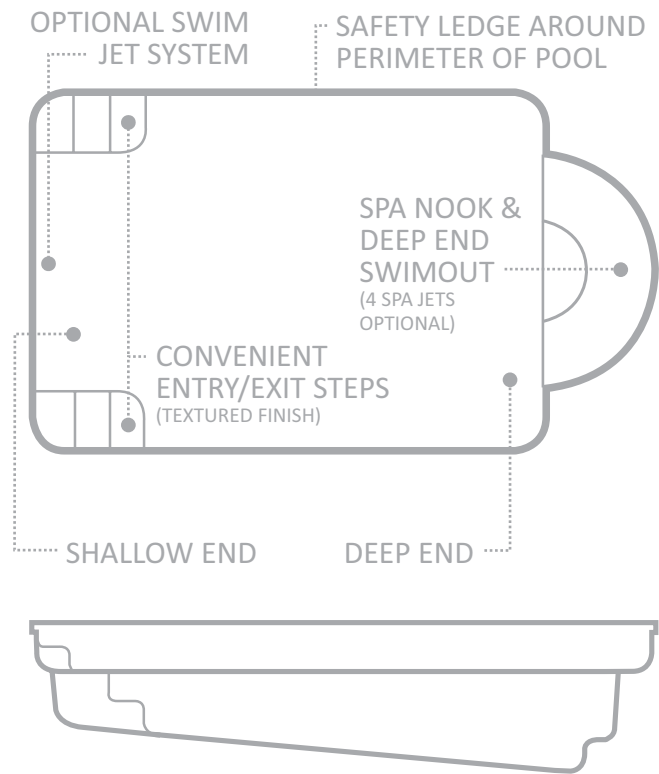

The Courtyard Roman™

As its name implies the Courtyard Roman™ is the ideal centerpiece for that stunning courtyard setting. These days swimming pools are not just being seen as something great to swim in but also something great to look at. With the Leisure Pools® Courtyard Roman™ as your starting point, just imagine the many interesting courtyard scenes that could be created around it.

Here is a pool that not only looks good, but also can be packed with features. This pool is ideal for a swim jet system with the jets being located between the two sets of steps at the shallow end. Swim jets will enable you to get a good work out swimming against the water rushing past you.

At the other end in the curved seating area you can install spa jets and even seat aeration to create that massaging hydrotherapy effect you get in a spa. The main body of the pool is great for playing games or simply relaxing and cooling off on hot Summer days.

The Courtyard Roman™ is also suitable for relatively simple heating, enabling this entertainment area to be used all year round. Whether you use this pool as an entertainment area, exercise center, a relaxation area, or courtyard centerpiece, this versatile pool can make it happen.

LENGTH	WIDTH	SHALLOW END DEPTH	DEEP END DEPTH
19' 9"	11' 6"	4' 2"	5' 1"

*Some measurements rounded