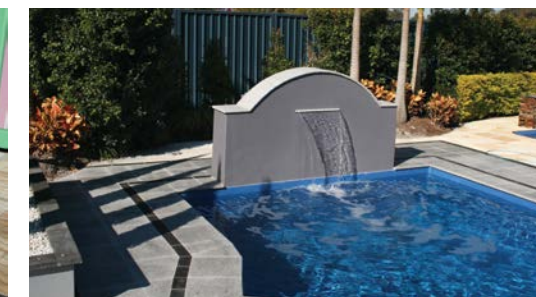

Introducing the Serenity water feature. The newest addition to our range features a flowing curve that looks spectacular alongside any Leisure Pool®, but is especially appealing when combined with any of our unique freeform pool models.

While this is a compact-sized water feature, it still provides the beauty and serenity you expect from any custom water feature.

The standard unit comes with a 2' sheer descent. The three standard colors are available on this unit but again cladding or tiling could be added to further customize your water feature to match any surround or landscaping style.