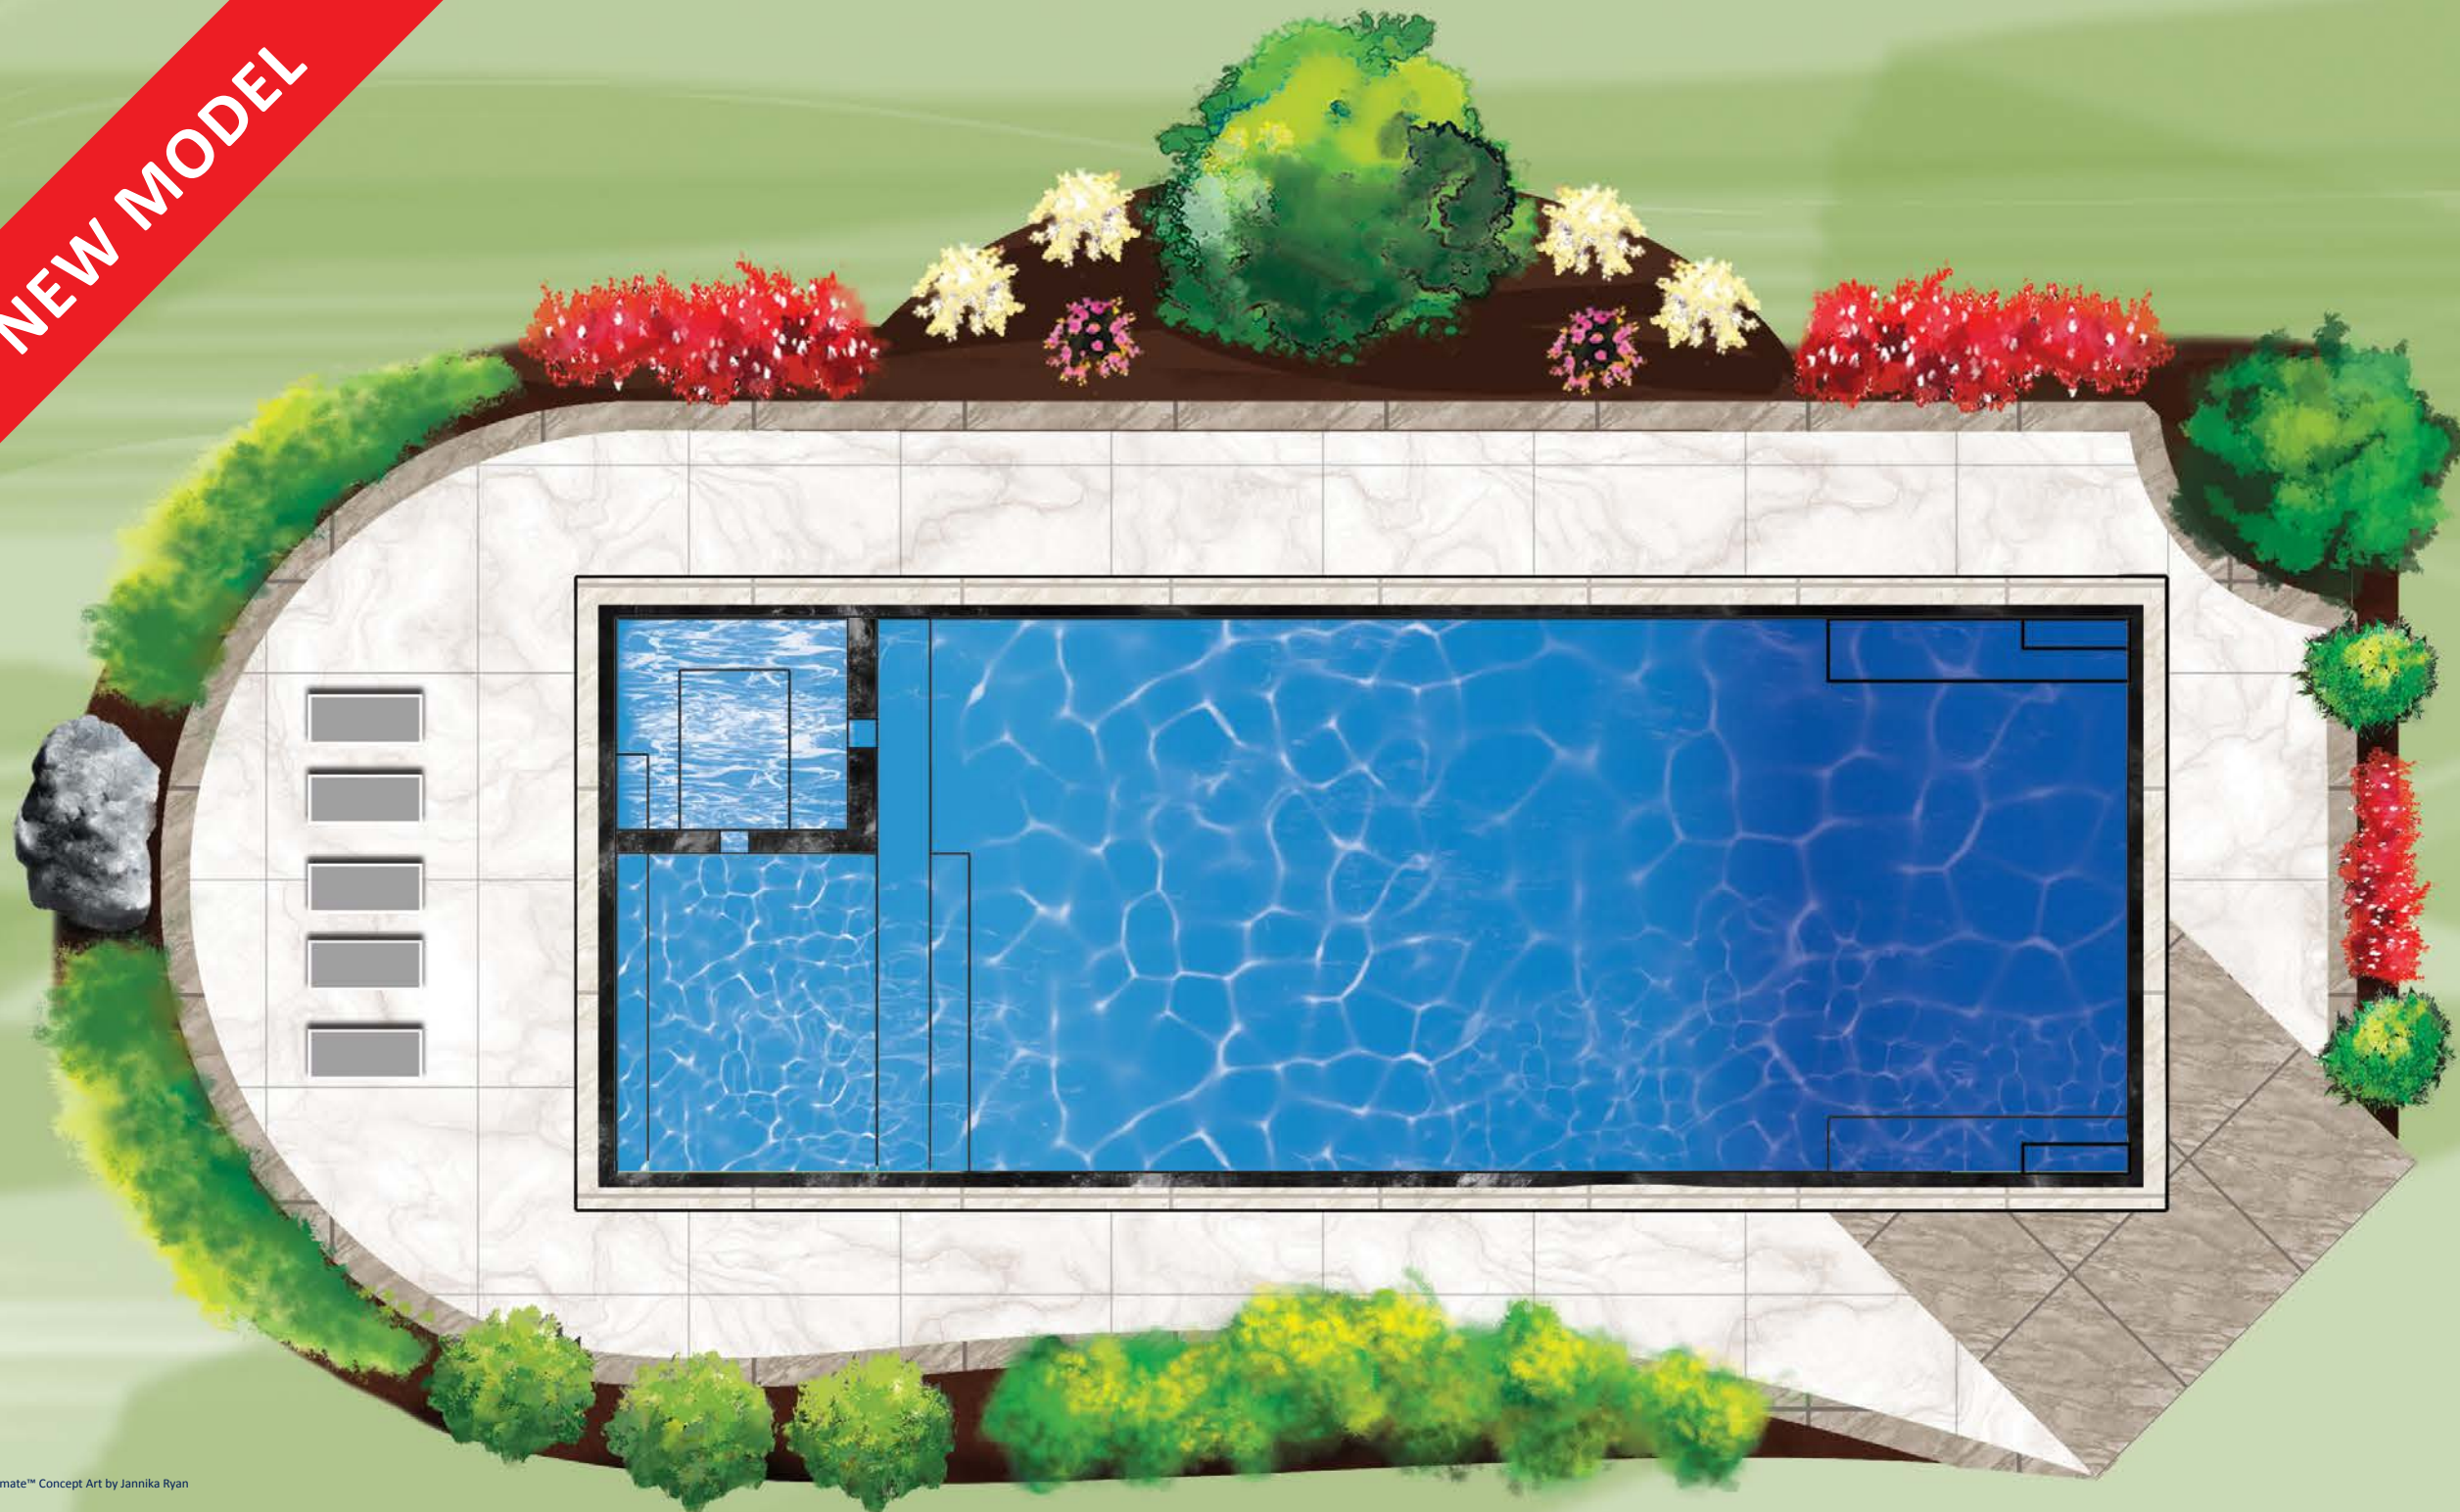

Over all, Leisure Pools® is proud to push the boundaries of swimming pool innovation and present to you the most expansive rectangular pool in our line to date. Delightfully clean in design, and perfectly practical in nature, The Pinnacle™ is a one of a kind pool for your dream backyard.

LENGTH	WIDTH	SHALLOW END DEPTH	DEEP END DEPTH
40'	15' 6"	4'	7'
35'	15' 6"	4'	6' 7"
30'	15' 6"	4'	6' 1"

*Some measurements rounded

NEW MODEL

The Ultimate™

When Leisure Pools® set out to create the Ultimate™ swimming pool range, we wanted a design that would meet and exceed the homeowner's expectations of what a pool should be.

Designers began with the idea of what would be considered fashionable and chic – defined by straight lines and square angles. As a result, The Ultimate™ lives up to its name in size and convenience, while still offering some of the most sought-out, practical features you could have on a swimming pool.