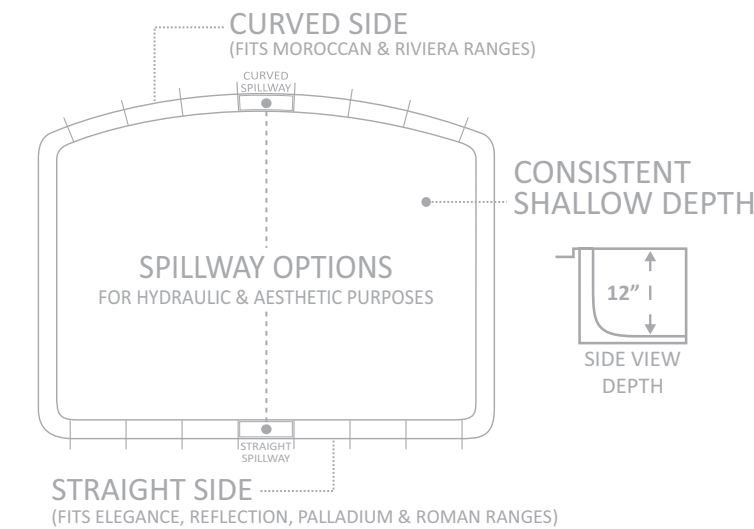

LENGTH	WIDTH	SHALLOW END DEPTH	DEEP END DEPTH
10' 7"	8'	12"	12"

*Some measurements rounded