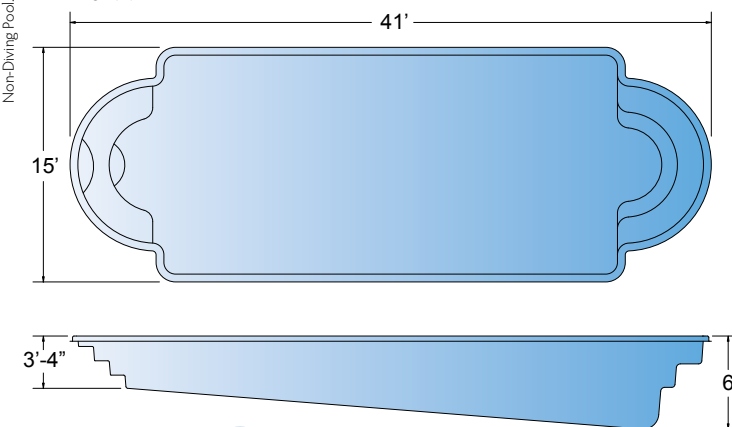

Pisces Ships from LA, IL