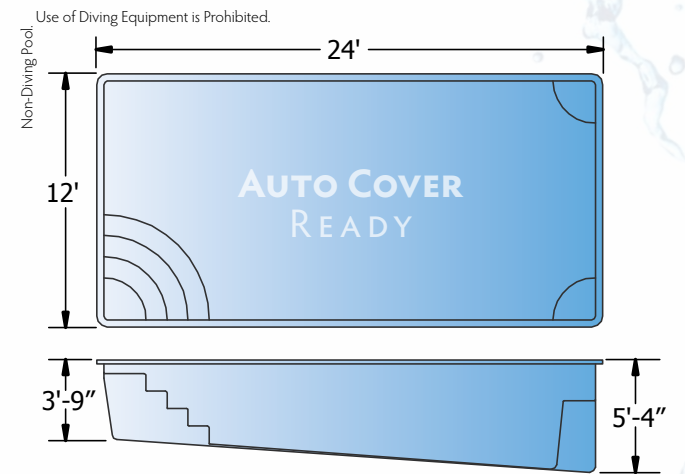

FUSION™

All dimensions are to the outside edge. Measurements are taken from widest point on each side of the outside edge. Installed pool dimensions may vary.