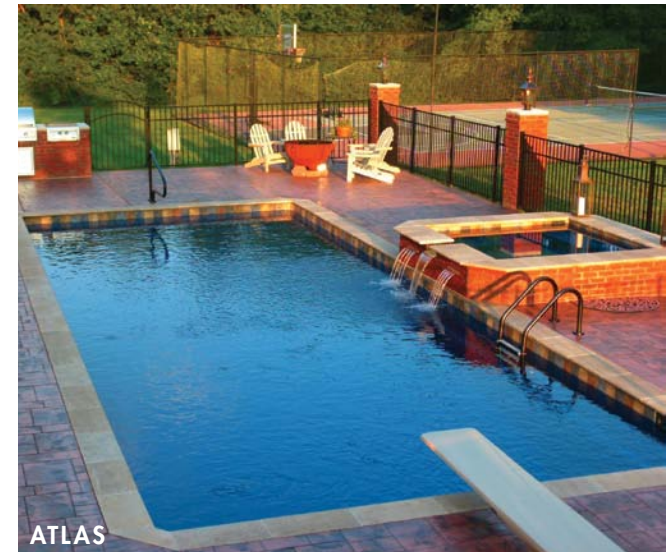

RECTANGLE

Use of Diving Equipment is Prohibited.

Sirius

Ships from TN

Use of Diving Equipment is Prohibited.

Fortitude

Ships from TN

Use of Diving Equipment is Prohibited.

Hydrus

Ships from IL

Use of Diving Equipment is Prohibited.

Zenith

Ships from IL, WV

NEW
for 2015

Use of Diving Equipment is Prohibited.

Odyssey

Ships from IL, NC, WV

ATLAS

ZENITH

Use of Diving Equipment is Prohibited.

Horizon

Ships from IL, WV

Type 1 Diving Pool

Diving/Sliding equipment shall be designed for swimming pools and shall be installed in accordance with the diving/sliding equipment manufacturer's specifications. Please contact the diving/sliding equipment manufacturer for their specifications.

Atlas

Ships from IL, NC, WV