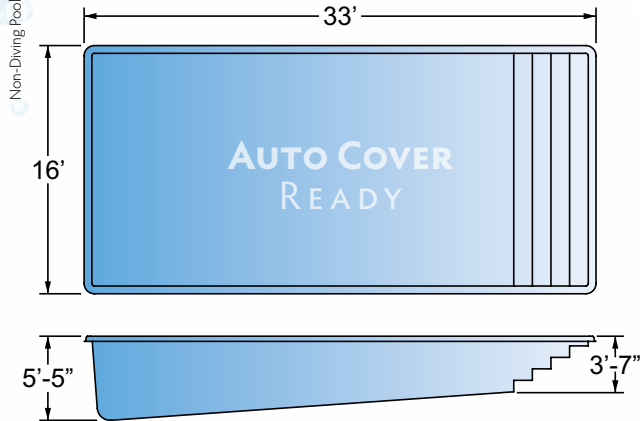

Hydrus

Ships from IL

Use of Diving Equipment is Prohibited.

Zenith

Ships from IL, WV

NEW
for 2015

Use of Diving Equipment is Prohibited.