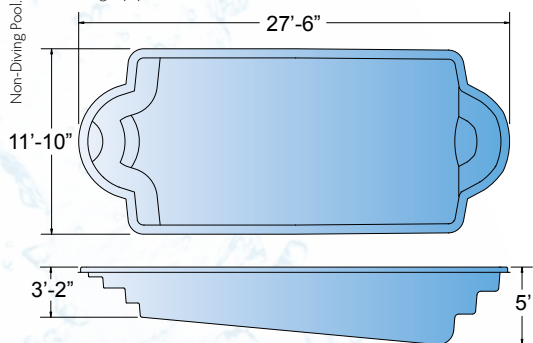

CLASSIC

Use of Diving Equipment is Prohibited.

Hydra Ships from LA, IL

Use of Diving Equipment is Prohibited.