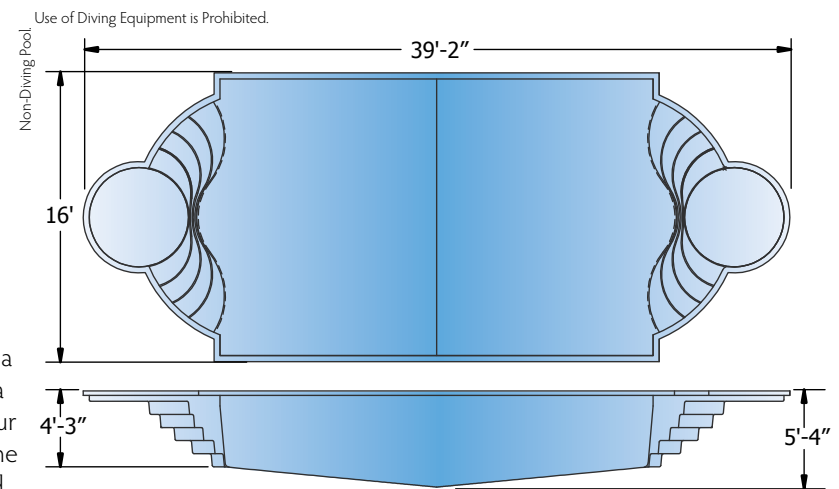

FUSION™

Helios Ships from TN

All dimensions are to the outside edge. Measurements are taken from widest point on each side of the outside edge. Installed pool dimensions may vary.

Europa Ships from TN

FUSION™

TABLE TOP INSERT

With the Rembrandt, you have the option of adding a table to your pool. Have a table made out of any of our surfaces, or choose from one of two mosaic motifs. Add an umbrella holder for a little extra fun in the sun!