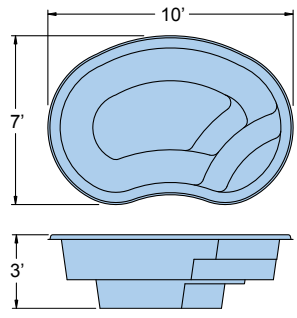

All dimensions are to the outside edge. Measurements are taken from widest point on each side of the outside edge. Installed pool dimensions may vary.

CLASSIC

Libra
Ships from LA, IL

Inception
Ships from TN, LA, IL

Mercury Ships from TN

Saturn
Ships from TN, LA, IL, WV, NC

Jupiter
Ships from TN, LA, IL

Luna
Ships from TN, LA, IL, WV, NC

MERCURY

All dimensions are to the outside edge. Measurements are taken from widest point on each side of the outside edge. Installed pool dimensions may vary.