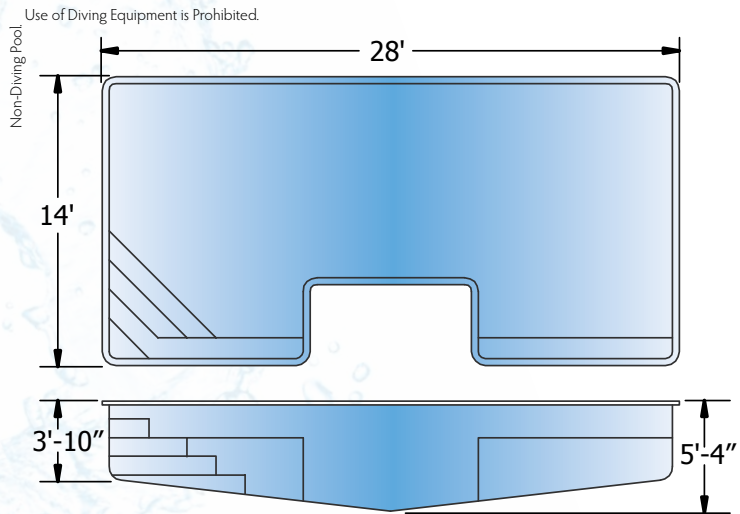

All dimensions are to the outside edge. Measurements are taken from widest point on each side of the outside edge. Installed pool dimensions may vary.
All Spas, Fountains, and Tanning Ledges are Non-Diving. Use of Diving Equipment is Prohibited.

FUSION™

Helios Ships from TN

All dimensions are to the outside edge. Measurements are taken from widest point on each side of the outside edge. Installed pool dimensions may vary.

Europa Ships from TN

FUSION™