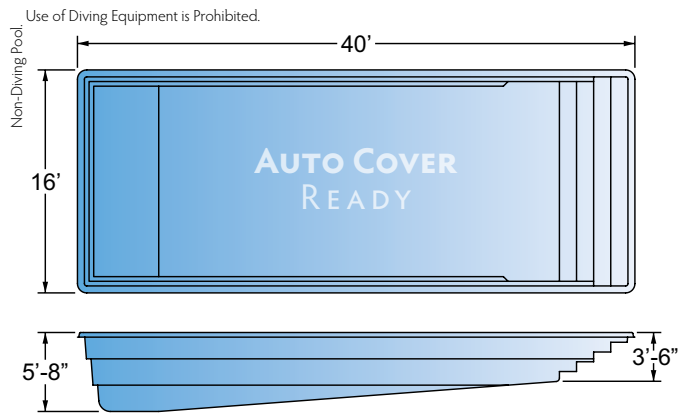

Horizon Ships from IL, WV