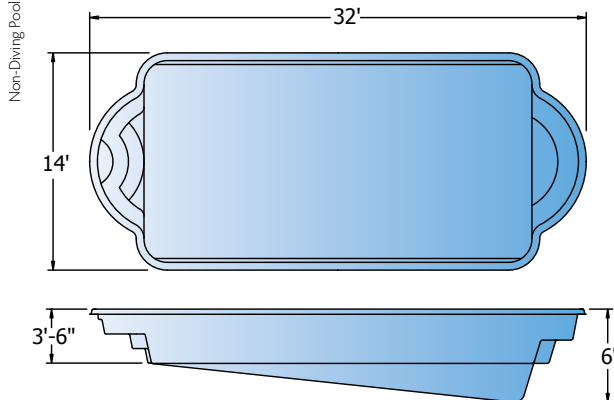

Quasar Ships from TN

Use of Diving Equipment is Prohibited.