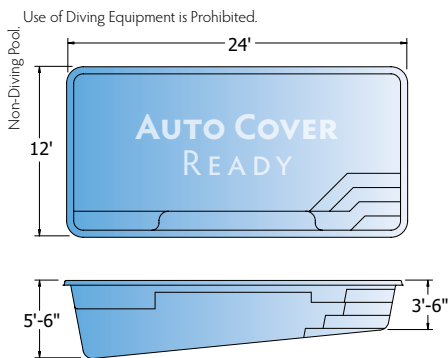

Horizon Ships from IL, WV

Cassini
Ships from TN

Mercury
Ships from TN

Zenith
Ships from IL, WV

Helios
Ships from TN

Atlas
Ships from IL, NC, WV

Type 1 Diving Pool
Diving/Sliding equipment shall be designed for swimming pools and shall be installed in accordance with the diving/sliding equipment manufacturer's specifications. Please contact the diving/sliding equipment manufacturer for their specifications.