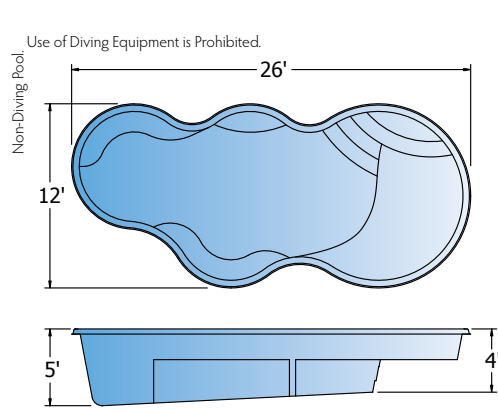

ARIES

Aries

Ships from LA, IL

All dimensions are to the outside edge. Measurements are taken from widest point on each side of the outside edge. Installed pool dimensions may vary.

MODERN FREEFORM

Calypso Ships from TN, IL, WV, LA, NC

Eclipse Ships from TN

Nebula Ships from TN

Axiom Ships from TN

All dimensions are to the outside edge. Measurements are taken from widest point on each side of the outside edge. Installed pool dimensions may vary.