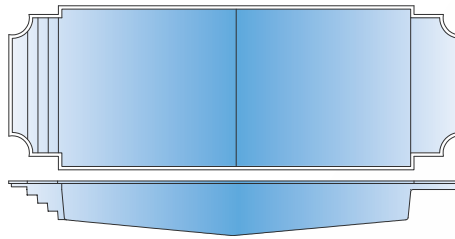

Use of Diving Equipment is Prohibited.

Regulus
Ships from TN

FUSION™

Use of Diving Equipment is Prohibited.

Hyperion
Ships from TN

All dimensions are to the outside edge. Measurements are taken from widest point on each side of the outside edge. Installed pool dimensions may vary.