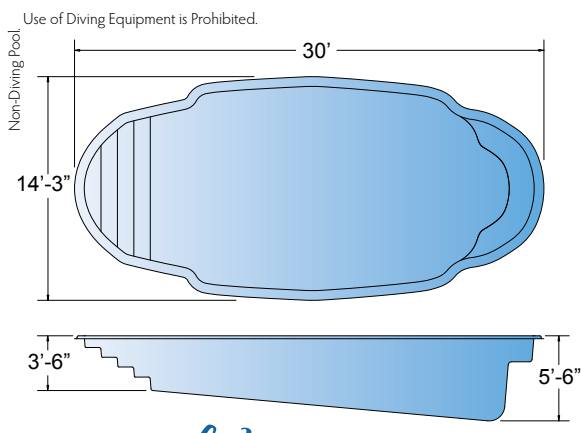

Eclipse Ships from TN

Nebula Ships from TN

Axiom Ships from TN

All dimensions are to the outside edge. Measurements are taken from widest point on each side of the outside edge. Installed pool dimensions may vary.

All dimensions are to the outside edge. Measurements are taken from widest point on each side of the outside edge. Installed pool dimensions may vary.

CLASSIC

Libra
Ships from LA, IL

Inception
Ships from TN, LA, IL