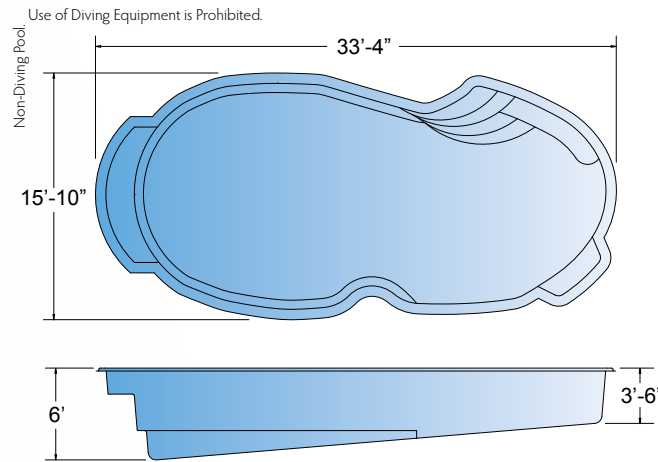

SENTARI

Pegasus

Ships from TN, LA, IL