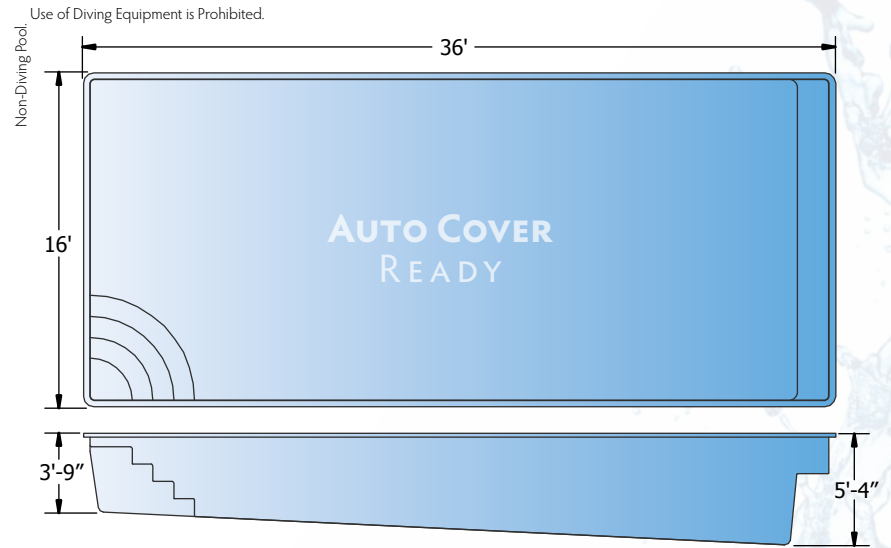

Cassini Ships from TN

FUSION™

Water features you can swim in®

SYNERGY & NEPTUNE SPA

All dimensions are to the outside edge. Measurements are taken from widest point on each side of the outside edge. Installed pool dimensions may vary.