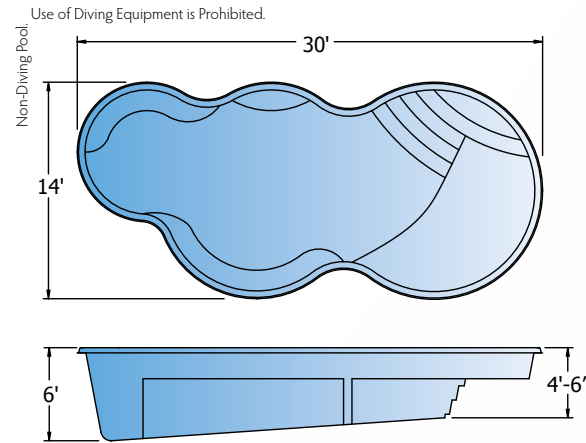

ARIES

Aries

Ships from LA, IL

All dimensions are to the outside edge. Measurements are taken from widest point on each side of the outside edge. Installed pool dimensions may vary.

MODERN FREEFORM

Calypso Ships from TN, IL, WV, LA, NC

Eclipse Ships from TN

Nebula Ships from TN

Axiom Ships from TN

All dimensions are to the outside edge. Measurements are taken from widest point on each side of the outside edge. Installed pool dimensions may vary.