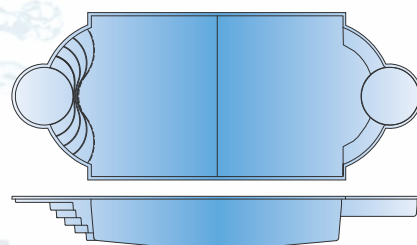

FUSION™

With the Rembrandt, you have the option of adding a table to your pool. Have a table made out of any of our surfaces, or choose from one of two mosaic motifs. Add an umbrella holder for a little extra fun in the sun!