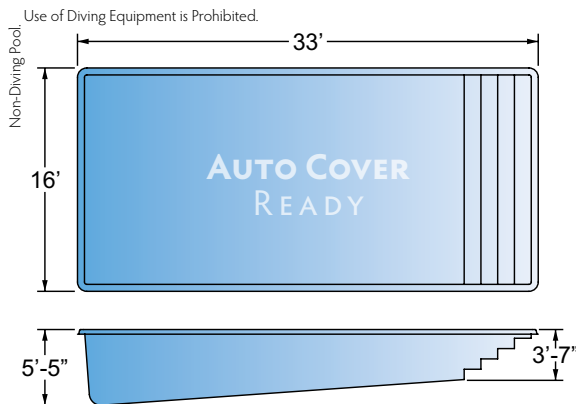

Zenith
Ships from IL, WV