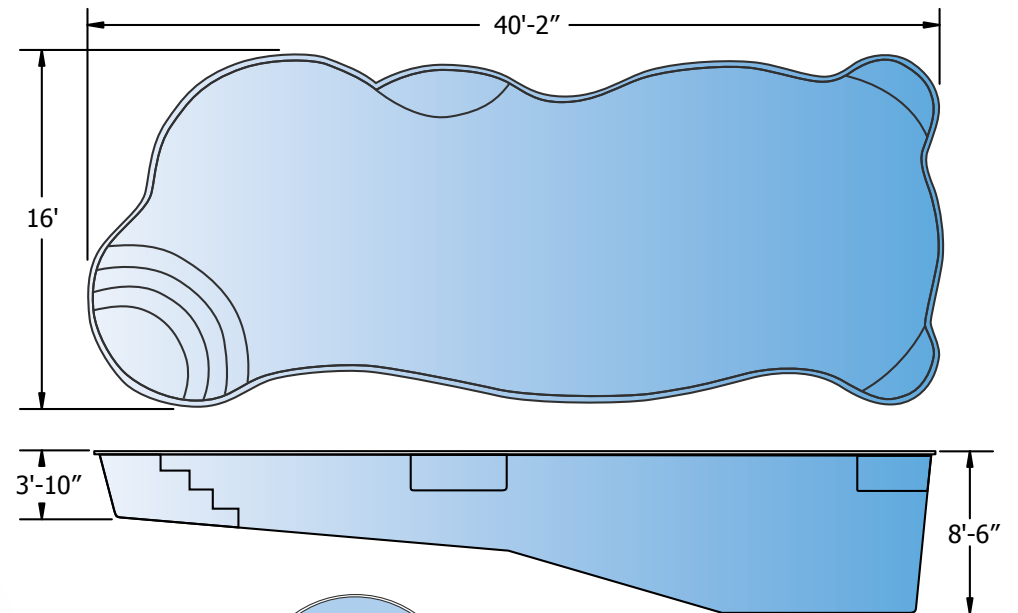

FUSION™

Genesis

Ships from TN, IL, WV