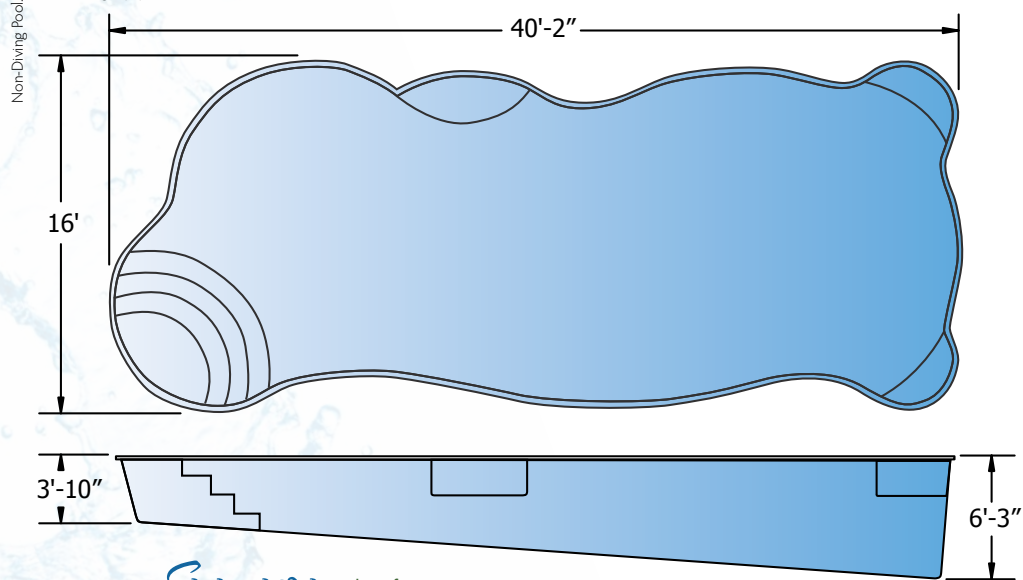

Use of Diving Equipment is Prohibited.

Synergy

Ships from TN, LA, IL,
NC, WV