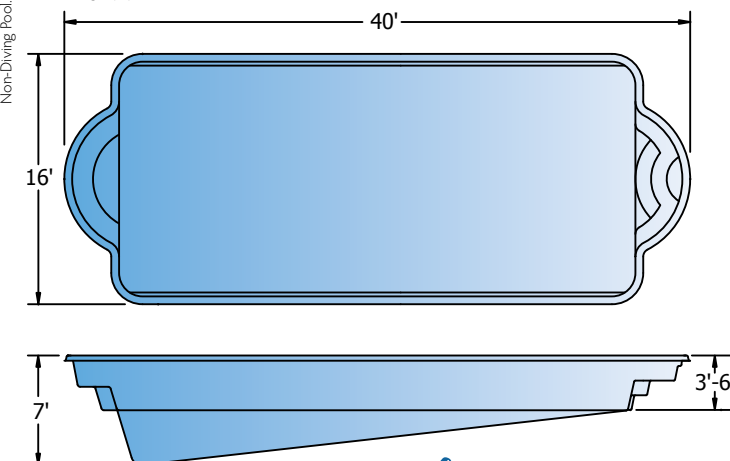

Halo Ships from TN

All dimensions are to the outside edge. Measurements are taken from widest point on each side of the outside edge. Installed pool dimensions may vary.