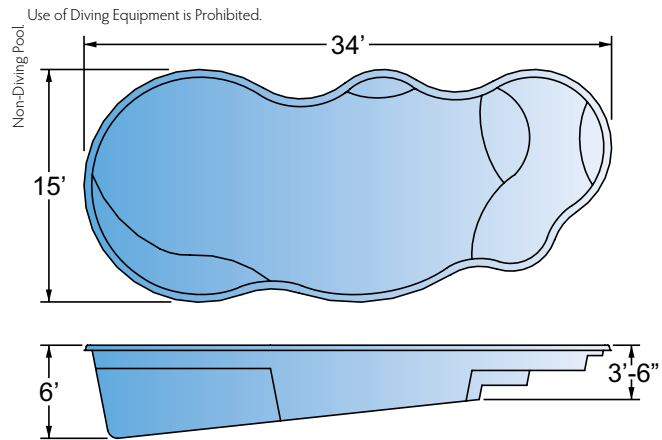

All dimensions are to the outside edge. Measurements are taken from widest point on each side of the outside edge. Installed pool dimensions may vary.

CLASSIC FREEFORM

ANDROMEDA

Andromeda

Ships from TN, LA, IL

ARIES

Aries

Ships from LA, IL

All dimensions are to the outside edge. Measurements are taken from widest point on each side of the outside edge. Installed pool dimensions may vary.

MODERN FREEFORM

Calypso Ships from TN, IL, WV, LA, NC

Eclipse Ships from TN

Nebula Ships from TN

Axiom Ships from TN

All dimensions are to the outside edge. Measurements are taken from widest point on each side of the outside edge. Installed pool dimensions may vary.