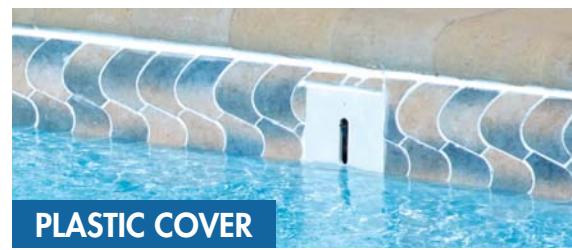

Water Features