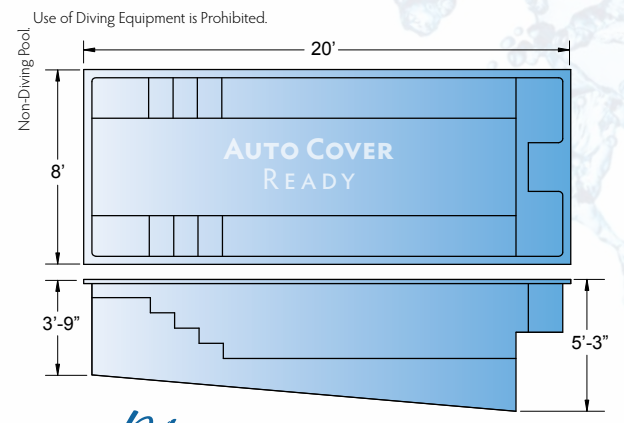

All dimensions are to the outside edge. Measurements are taken from widest point on each side of the outside edge. Installed pool dimensions may vary.

CLASSIC

Libra
Ships from LA, IL

Inception
Ships from TN, LA, IL

INCEPTION

NEPTUNE SPA

MERIDIAN SPA

SPAS

All Spas are Non-Diving. Use of Diving Equipment is Prohibited.

Neptune
Ships from TN, LA, IL

Meridian
Ships from TN, LA, IL

SWIM SPA