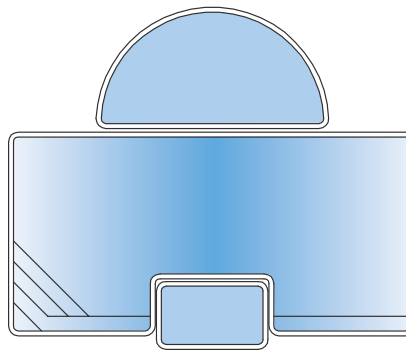

FUSION™

Helios Ships from TN

All dimensions are to the outside edge. Measurements are taken from widest point on each side of the outside edge. Installed pool dimensions may vary.

Europa Ships from TN

FUSION™

TABLE TOP INSERT

With the Rembrandt, you have the option of adding a table to your pool. Have a table made out of any of our surfaces, or choose from one of two mosaic motifs. Add an umbrella holder for a little extra fun in the sun!