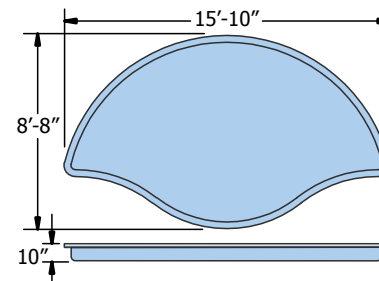

LARGE PICASSO TANNING LEDGE

Meridian Spa
Ships from TN, LA, IL

Half Fountain
Ships from TN

Genesis/Synergy Semicircle Side Tanning Ledge
Ships from TN

Large Picasso Tanning Ledge
Ships from TN, LA, IL

Small Picasso Tanning Ledge
Ships from TN