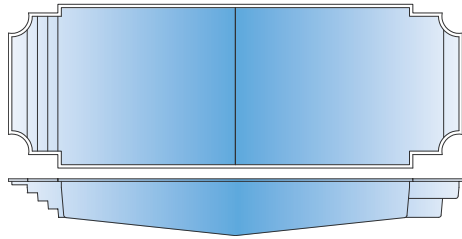

Use of Diving Equipment is Prohibited.

Regulus
Ships from TN

FUSION™

Use of Diving Equipment is Prohibited.

Hyperion
Ships from TN

All dimensions are to the outside edge. Measurements are taken from widest point on each side of the outside edge. Installed pool dimensions may vary.