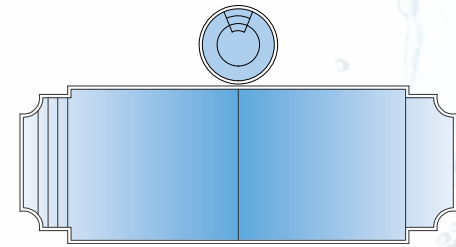

Use of Diving Equipment is Prohibited.

Regulus
Ships from TN

FUSION™

Use of Diving Equipment is Prohibited.

Hyperion
Ships from TN

All dimensions are to the outside edge. Measurements are taken from widest point on each side of the outside edge. Installed pool dimensions may vary.