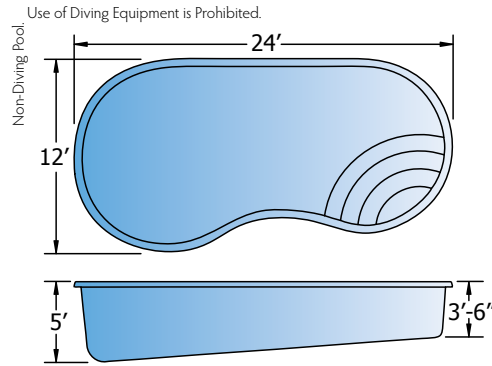

Serenity Ships from TN, LA, IL