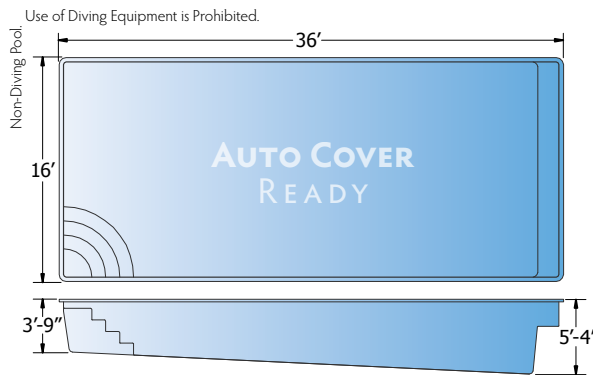

Cassini
Ships from TN