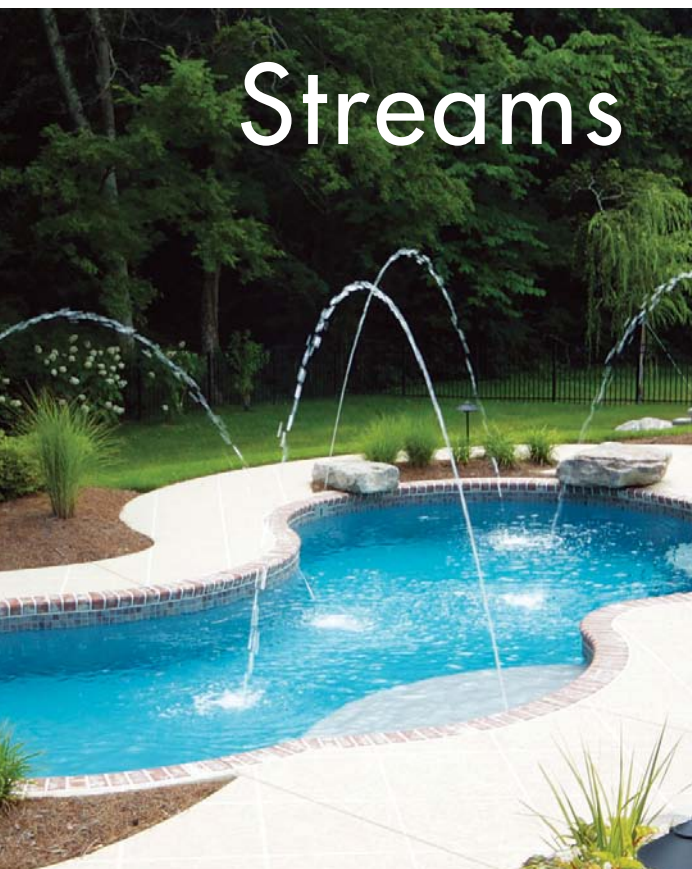

Water Features