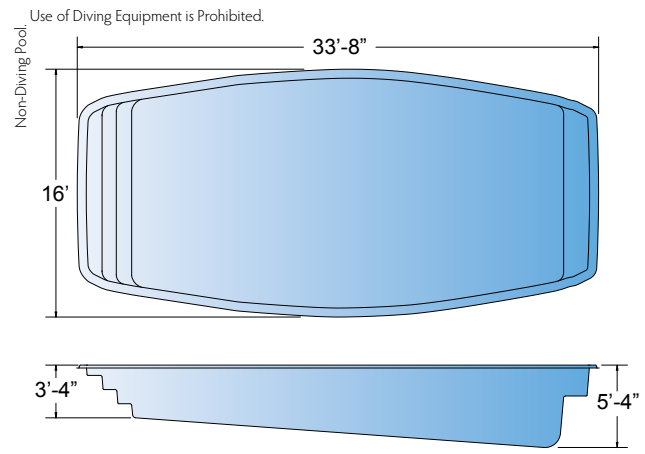

Eclipse Ships from TN

Nebula Ships from TN

Axiom Ships from TN

All dimensions are to the outside edge. Measurements are taken from widest point on each side of the outside edge. Installed pool dimensions may vary.

All dimensions are to the outside edge. Measurements are taken from widest point on each side of the outside edge. Installed pool dimensions may vary.

CLASSIC

Libra
Ships from LA, IL

Inception
Ships from TN, LA, IL