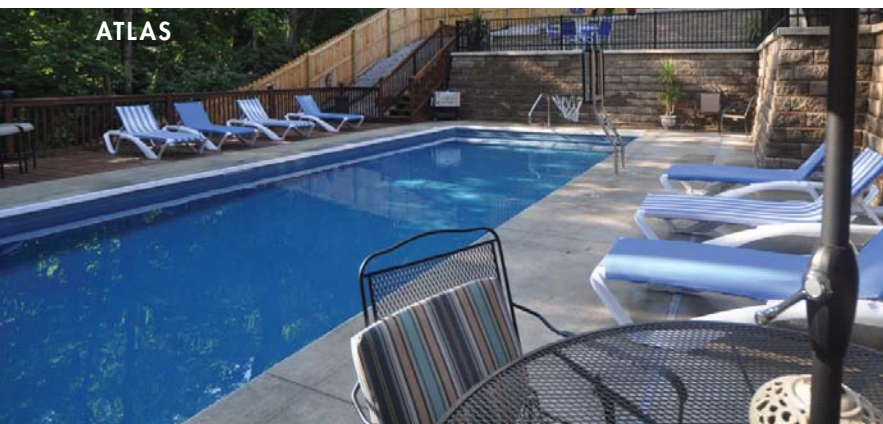

Working with Your Builder

TESTIMONIALS

YOU'VE MADE THE EXCELLENT DECISION TO PURCHASE A TRILOGY POOL.

Now comes the next step: finding a pool contractor to work with. We can help! Simply go to our website, trilogypools.com, find the builder locator and fill out the questionnaire. The valuable information you provide will be presented to builders in your area who will contact you directly. They can review your pool project, answer your questions, and give you a proposal.

Next step: start designing your dreamscape!

Trilogy Pools manufactures pools of top quality. Their team of professionals is highly experienced, offers great technical support, and great customer service—before, during, and after the sale. I highly recommend Trilogy Pools.

—Steve Clements, Pla-Mor Construction

Over our seven year association with Trilogy Pools, we could not be more pleased. They've been receptive to our special requests and we've moved forward together with many innovations that have strengthened our business and theirs. I heartily recommend your consideration of this company to improve and expand your business.

—John Anderson, Anderson Pools & Spas

This was the first time we had built a pool. We, naturally, faced a lot of unknowns and worries. The Trilogy Team took every concern away.

When I say "team," I mean exactly that. They worked together for us. Each facet was explained clearly. Every element was carried out in a professional manner. It was, in short, from ideas to implementation, a totally satisfying experience. And, do we ever love our pool! Thank you, Trilogy!

—Cecelia and Flavil V., Tennessee

I want to thank you very much for your time and patience in assisting us in the pool installation process. I know how difficult it can be to please customers, being in the remodeling business. The pool has turned out better than I could have imagined. Thanks again and we look forward to working with you in the future.

—Robert M., Virginia

The Brock family wants to say "thank you" for a job well done, for making our backyard pool dream a reality. It has proven to be one of our best investments ever.

Thank you for the initial emails and phone contact. It gave us the information to begin our pool ownership journey. Your knowledge and vision have provided us with a backyard we actually use. It is our oasis. Our pool, spa, firepit and entertaining area are beautiful additions to our home. We are proud to share our Trilogy pool with our family and friends.

—Diana and Chuck B., Virginia

It is nice to have products that truly rise above the competition. The innovation and technology that Trilogy brings to the pool industry stands alone. We feel fortunate to be aligned with their outstanding company.

—Mark Clark, Clark & Sons Pools, Inc., Missouri