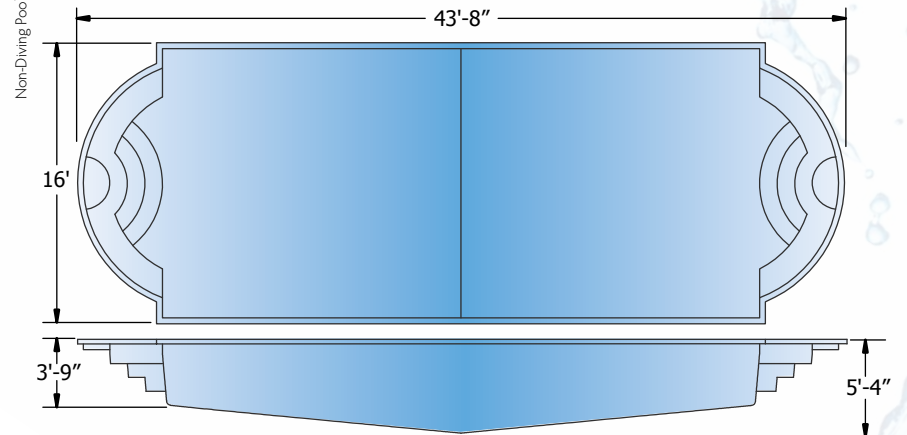

FUSION™

Helios Ships from TN

All dimensions are to the outside edge. Measurements are taken from widest point on each side of the outside edge. Installed pool dimensions may vary.

Europa Ships from TN

FUSION™

TABLE TOP INSERT

With the Rembrandt, you have the option of adding a table to your pool. Have a table made out of any of our surfaces, or choose from one of two mosaic motifs. Add an umbrella holder for a little extra fun in the sun!

Rembrandt
Ships from TN

Use of Diving Equipment is Prohibited.

Regulus
Ships from TN

FUSION™

Use of Diving Equipment is Prohibited.

Hyperion
Ships from TN

All dimensions are to the outside edge. Measurements are taken from widest point on each side of the outside edge. Installed pool dimensions may vary.

Cassini Ships from TN

FUSION™

Water features you can swim in®

SYNERGY & NEPTUNE SPA

All dimensions are to the outside edge. Measurements are taken from widest point on each side of the outside edge. Installed pool dimensions may vary.