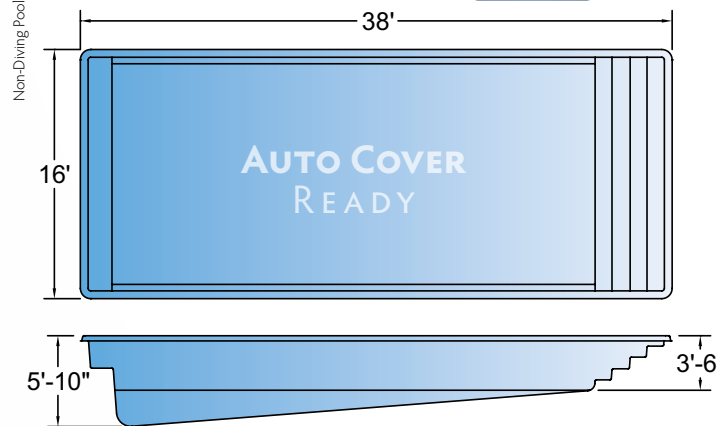

Odyssey

Ships from IL, NC, WV