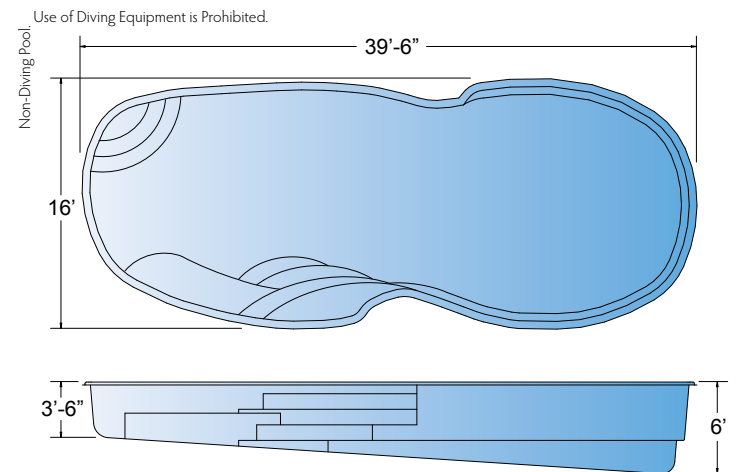

All dimensions are to the outside edge. Measurements are taken from widest point on each side of the outside edge. Installed pool dimensions may vary.

CLASSIC FREEFORM

ANDROMEDA

Andromeda

Ships from TN, LA, IL

ARIES

Aries

Ships from LA, IL

All dimensions are to the outside edge. Measurements are taken from widest point on each side of the outside edge. Installed pool dimensions may vary.

MODERN FREEFORM

Calypso Ships from TN, IL, WV, LA, NC

Eclipse Ships from TN

Nebula Ships from TN

Axiom Ships from TN

All dimensions are to the outside edge. Measurements are taken from widest point on each side of the outside edge. Installed pool dimensions may vary.