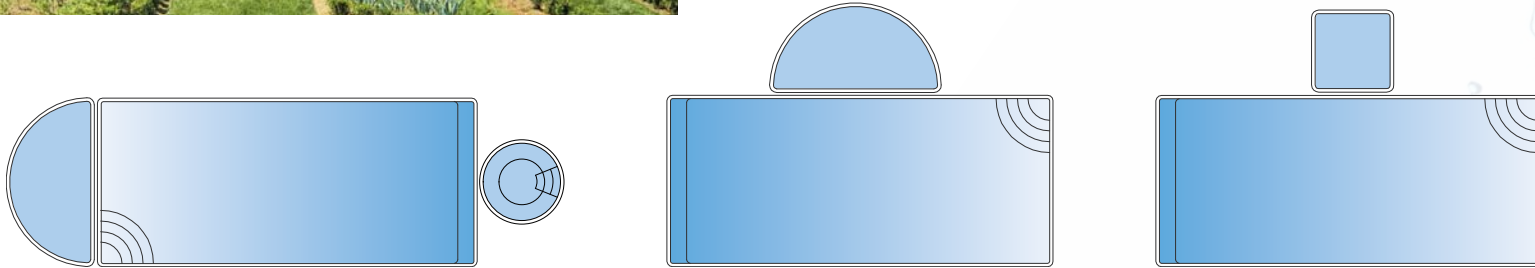

Cassini Ships from TN

FUSION™

Water features you can swim in®

SYNERGY & NEPTUNE SPA

All dimensions are to the outside edge. Measurements are taken from widest point on each side of the outside edge. Installed pool dimensions may vary.