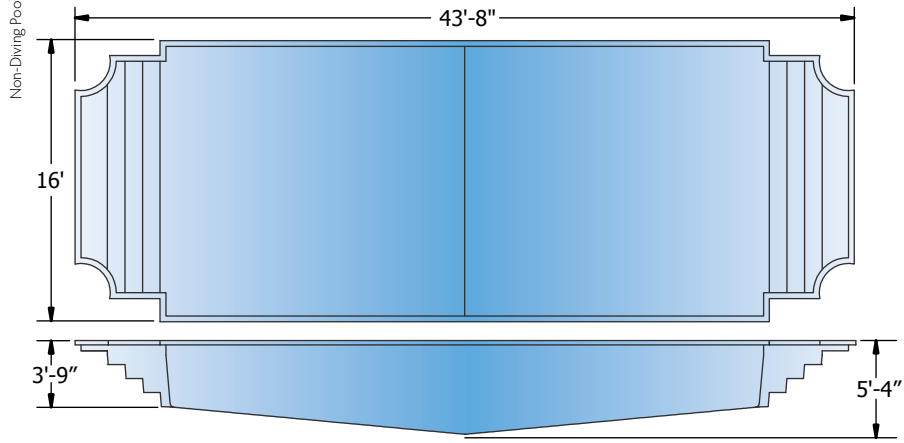

Use of Diving Equipment is Prohibited.

Regulus
Ships from TN