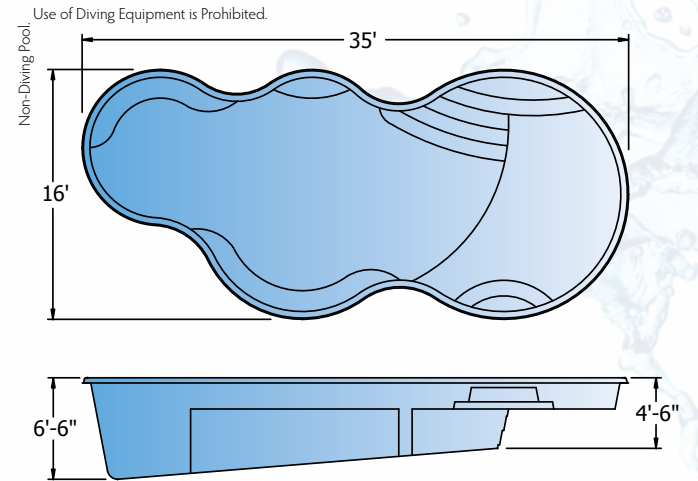

ARIES

Aries

Ships from LA, IL

All dimensions are to the outside edge. Measurements are taken from widest point on each side of the outside edge. Installed pool dimensions may vary.

MODERN FREEFORM

Calypso Ships from TN, IL, WV, LA, NC

Eclipse Ships from TN

Nebula Ships from TN

Axiom Ships from TN

All dimensions are to the outside edge. Measurements are taken from widest point on each side of the outside edge. Installed pool dimensions may vary.