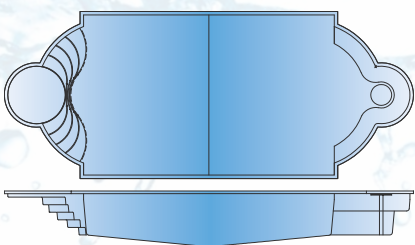

FUSION™

With the Rembrandt, you have the option of adding a table to your pool. Have a table made out of any of our surfaces, or choose from one of two mosaic motifs. Add an umbrella holder for a little extra fun in the sun!