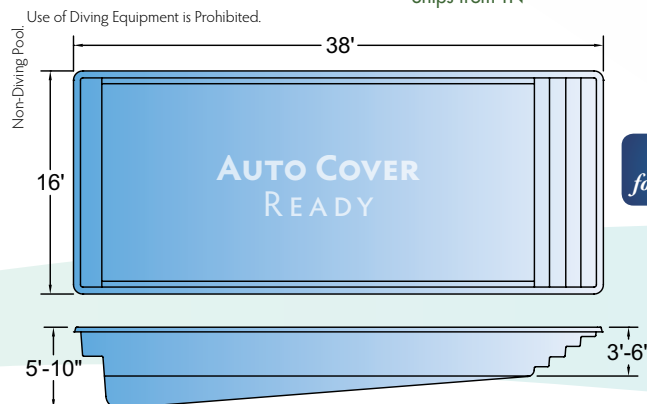

Odyssey Ships from IL, NC, WV

NEW
for 2015

We make it strong. We make it easy.™
COVERSTAR®