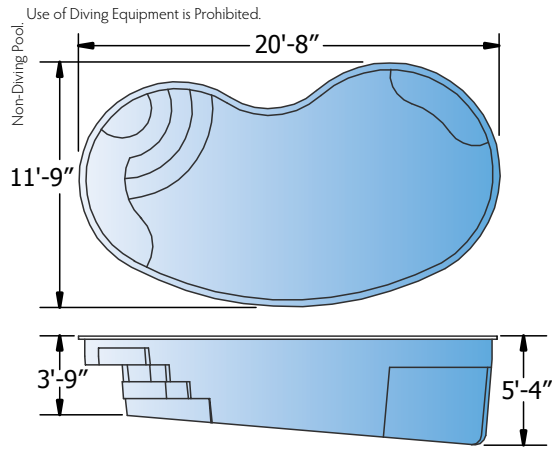

Solstice Ships from TN