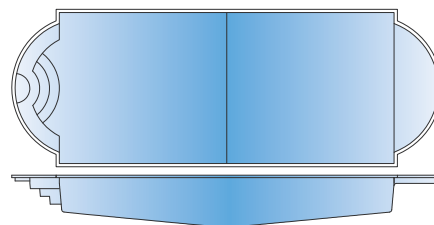

All dimensions are to the outside edge. Measurements are taken from widest point on each side of the outside edge. Installed pool dimensions may vary.