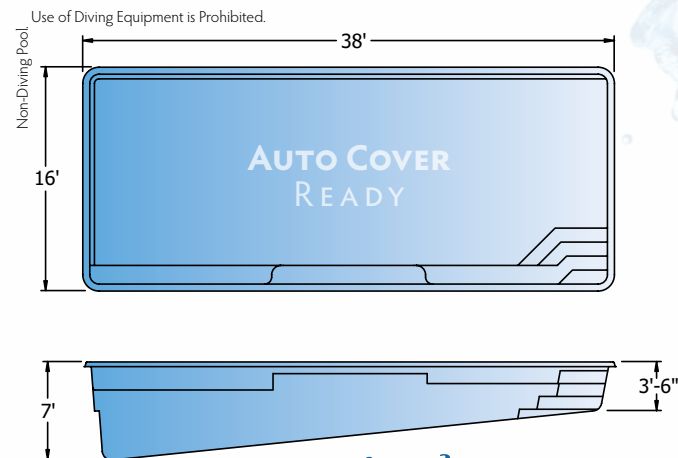

Hydrus
Ships from IL