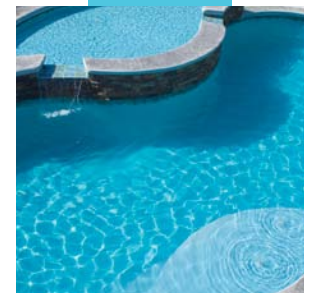

HydroStone

Vega

WATER COLOR

Monaco

WATER COLOR

Biscotti

WATER COLOR

River Rock

WATER COLOR

Mystic Lake

WATER COLOR

Stellar

WATER COLOR

Durable

There is no product available today that surpasses the performance of HydroStone. With a unique blend of base resins coupled with the highest performing colored particles available, HydroStone excels at fade-resistance, anti-yellowing, blister-resistance, and protection from the long-term effects of UV exposure.

Beautiful

The HydroStone finish is available in six exciting colors specifically designed for swimming pool applications. Only Trilogy Pools offers these beautiful pool finish colors.

Innovative

In our drive for excellence, we develop and test new materials. Over the past 15 years Trilogy has pursued new product innovations and surface finish technologies. After exhaustive testing, the result—HydroStone™.

Low-maintenance

HydroStone has the look of high-end “pebble” finishes without all of the maintenance. This finish gives Trilogy Pools a stunning visual texture combined with a smooth and maintenance-free surface.

Best Value

Choose HydroStone as the finish for your swimming pool. You deserve the peace of mind that comes with knowing that your pool was built with the very best the industry has to offer.

Printed representation of HydroStone colors will vary from actual pool finish. Contact your pool vendor to see physical color samples.