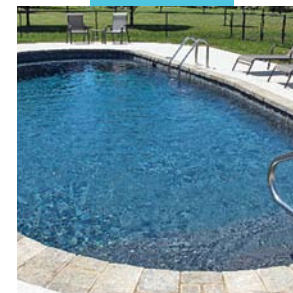

HydroStone

Vega

WATER COLOR

Monaco

WATER COLOR

Biscotti

WATER COLOR

River Rock

WATER COLOR

Mystic Lake

WATER COLOR

Stellar

WATER COLOR

Durable

There is no product available today that surpasses the performance of HydroStone. With a unique blend of base resins coupled with the highest performing colored particles available, HydroStone excels at fade-resistance, anti-yellowing, blister-resistance, and protection from the long-term effects of UV exposure.

Beautiful

The HydroStone finish is available in six exciting colors specifically designed for swimming pool applications. Only Trilogy Pools offers these beautiful pool finish colors.

Innovative

In our drive for excellence, we develop and test new materials. Over the past 15 years Trilogy has pursued new product innovations and surface finish technologies. After exhaustive testing, the result—HydroStone™.

Low-maintenance

HydroStone has the look of high-end “pebble” finishes without all of the maintenance. This finish gives Trilogy Pools a stunning visual texture combined with a smooth and maintenance-free surface.

Best Value

Choose HydroStone as the finish for your swimming pool. You deserve the peace of mind that comes with knowing that your pool was built with the very best the industry has to offer.

Printed representation of HydroStone colors will vary from actual pool finish. Contact your pool vendor to see physical color samples.