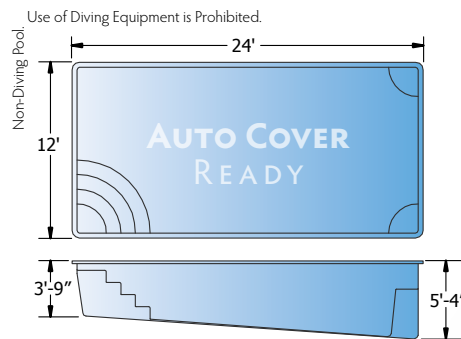

Horizon Ships from IL, WV

Cassini
Ships from TN

Mercury
Ships from TN

Zenith
Ships from IL, WV

Helios
Ships from TN

Atlas
Ships from IL, NC, WV

Type 1 Diving Pool
Diving/Sliding equipment shall be designed for swimming pools and shall be installed in accordance with the diving/sliding equipment manufacturer's specifications. Please contact the diving/sliding equipment manufacturer for their specifications.