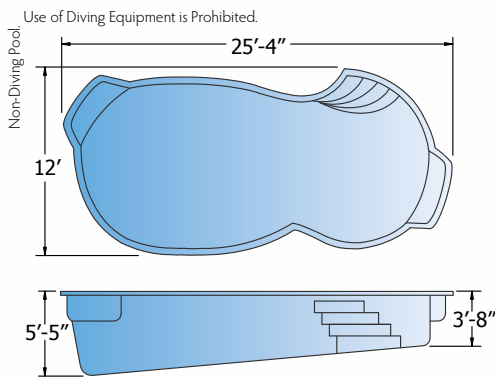

Corona

Ships from IL