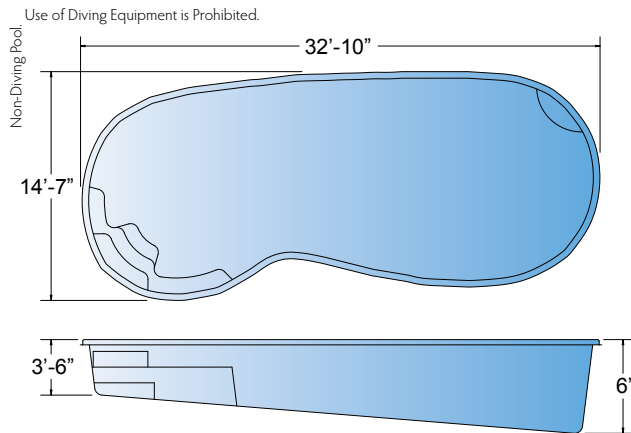

Latitude
Ships from LA, IL