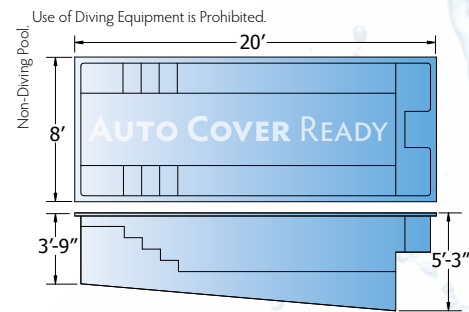

Mercury
Ships from TN