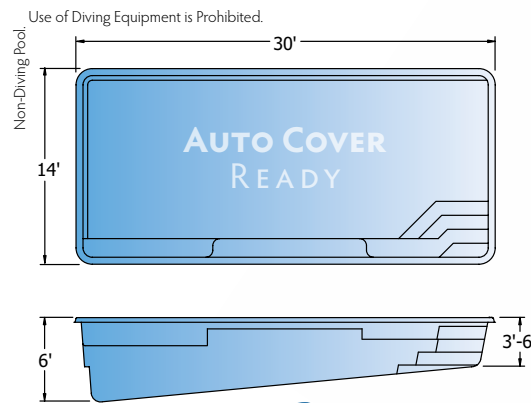

Fortitude
Ships from TN